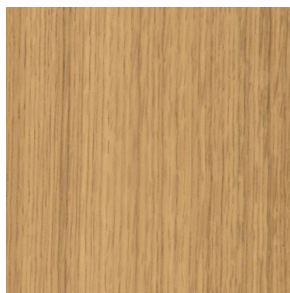

CO/ONY

MOVING MOUNTAINS Upon Further Reflection

Standard Materials:

Oak, Clear Mirror

Dimensions:

42"x18"x55.25"

Lead Time:

14-18 weeks

CO/ONY

MOVING MOUNTAINS

Materials & Finishes

Custom materials & finishes matching available

STANDARD WOOD FINISHES

Oak

STANDARD MIRROR