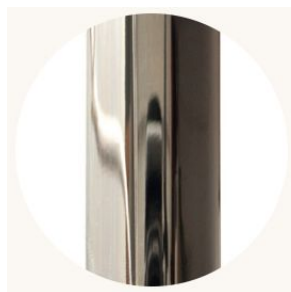

CO/ONY

BEC BRITTAIN

Phaedra Chandelier 41

Standard Materials:

finished brass, clear glass prisms

Standard Dimensions:

41.1" x 28.1 x 29"H

1044 mm x 714mm x 737mm H

1/8 IP all-thread stem clad in brass tubing with matching metal finish up to 35 inch length included with fixture. Length up to 95 inches available for additional cost.

*Please inquire for detailed electrical specs.
ETL listed to UL, CE and CSA standards, suitable for damp locations.*

CO/ONY

BEC BRITAIN

Materials & Finishes

Custom materials & finishes matching available

STANDARD METAL FINISHES

Brushed Brass

Nickel Brass Contrast

Oil Rubbed Bronze

Satin Nickel

Special Order Finishes

Polished Copper

Polished Nickel

Dark Pewter

Polished Black Nickel

Polished Brass

Medium Antique Brass