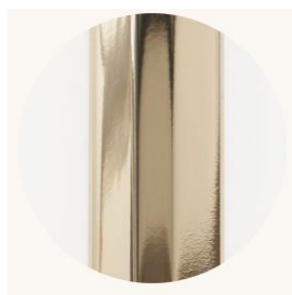

CO/ONY

BEC BRITTAIN

Phaedra Chandelier 41

Standard Materials:

finished brass, clear glass prisms

Standard Dimensions:

41.1" x 28.1 x 29"H

1044 mm x 714mm x 737mm H

CO/ONY

BEC BRITAIN

Materials & Finishes

Custom materials & finishes matching available

STANDARD METAL FINISHES

Brushed Brass

Nickel Brass Contrast

Oil Rubbed Bronze

Satin Nickel

Special Order Finishes

Polished Copper

Polished Nickel

Dark Pewter

Polished Black Nickel

Polished Brass

Medium Antique Brass