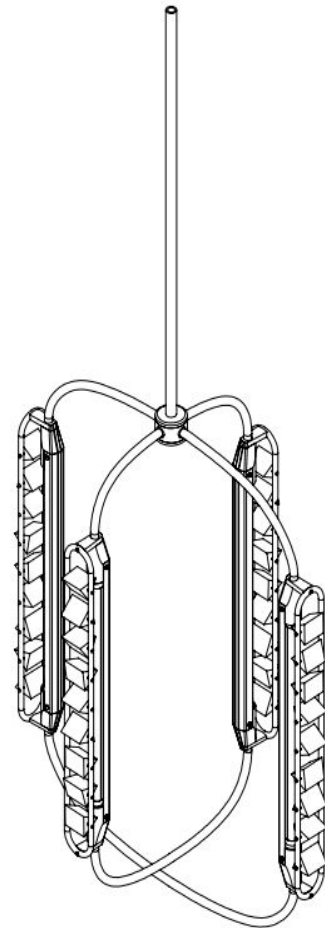

#### Standard Materials:

finished brass, clear glass prisms

#### Standard Dimensions:

19.1" x 13.2 x 23.9"H

485mm x 335mm x 607mm H

#### Weight:

16lb / 7.3 kg

#### LED Illumination:

24VDC T5 LED tube

2700 Kelvin

90 CRI