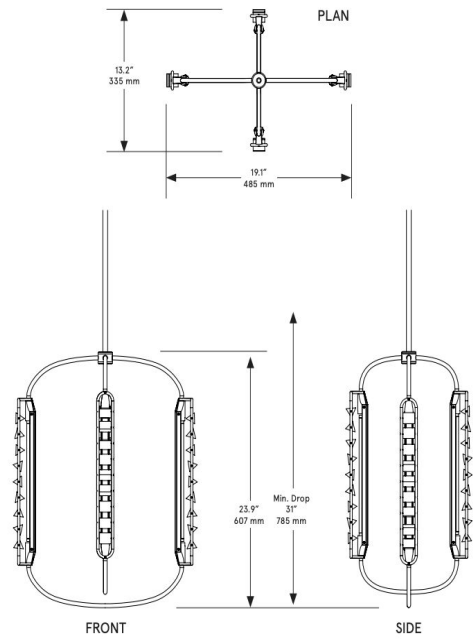

CO/ONY

BEC BRITTAIN

Phaedra Chandelier 19

Standard Materials:

finished brass, clear glass prisms

Standard Dimensions:

19.1" x 13.2 x 23.9"H

485mm x 335mm x 607mm H

Lead Time:

14-16 weeks

Weight:

16lb / 7.3 kg

LED Illumination:

24VDC T5 LED tube

2700 Kelvin

90 CRI