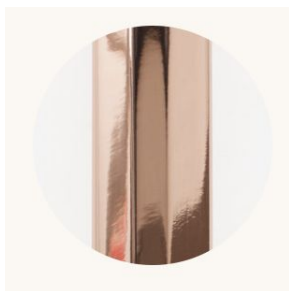

Brushed Brass

Nickel Brass Contrast

Bronze

Satin Nickel

Special Order Finishes

Polished Copper

Polished Nickel

Dark Pewter

Polished Black Nickel

CO/ONY

BEC BRITAIN

Materials & Finishes

Custom materials & finishes matching available

Custom order Finishes cont.

Polished Brass

Medium Antique Brass