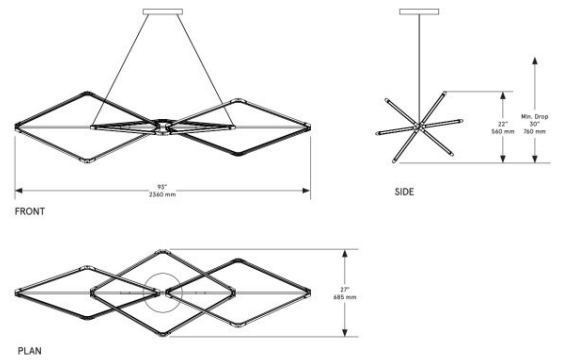

CO/ONY

Bec Brittain

Zelda Links M

Standard Materials

Brass (Diffusers available at additional cost)

Dimensions:

93"L x 27"W x 22"H

Lead Time:

14 - 16 weeks

LED Illumination:

24 VDC T5

LED tube 2700 Kelvin

90 CRI

Weight:

25 lbs

324 Canal Street, 2nd fl.
New York, NY 10013

Locally Mounted Driver

0-10V wireless dimming (Lutron Pico)

Canopy 12.25"ø x 1.75"D, matching finish

Wiring

24V low voltage power through the aircraft cables.

Suspension:

1/8 IP all-thread stem clad in brass tubing with matching metal finish up to 35 inch / 890 mm length included with fixture. Length up to 95 inches / 2415 mm available for additional cost.