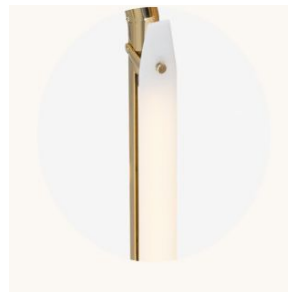

CO/ONY

Bec Brittain

Zelda Links M

Standard Materials

Brass (Diffusers available at additional cost)

Dimensions:

93"L x 27"W x 22"H

Lead Time:

Locally Mounted Driver

0-10V wireless dimming (Lutron Pico)

Canopy 12.25"ø x 1.75"D, matching finish

Wiring

24V low voltage power through the aircraft cables.

Suspension:

1/8 IP all-thread stem clad in brass tubing with matching metal finish up to 35 inch / 890 mm length included with fixture. Length up to 95 inches / 2415 mm available for additional cost.

Polished Black Nickel

CO/ONY

BEC BRITAIN

Materials & Finishes

Custom materials & finishes matching available

Custom order Finishes cont.

Polished Brass

Medium Antique Brass

Diffuser Glass Finishes

Iridescent glass

Two Way Mirror

White Sandblast Glass