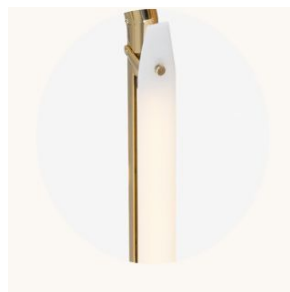

White Sandblast Glass