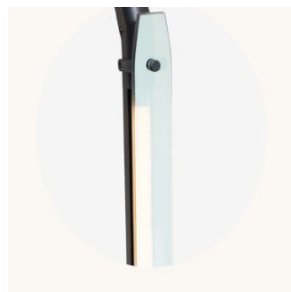

Two Way Mirror