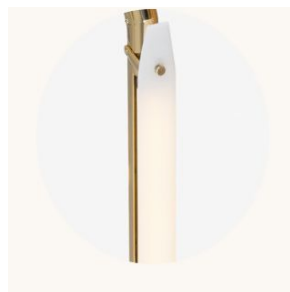

CO/ONY

Bec Brittain

Shy Sconce 1'

Standard Materials

Brass (Diffusers available at additional cost)

Dimensions:

2.5"W x 3"D x 16.3"L

Lead Time:

Backplate :

Locally Mounted Driver

3"W x 12.5"H, matching metal finish

Remote Mounted Driver

3"W x 4.2"H, matching metal finish

Please inquire for detailed electrical specs. ETL listed to UL, CE and CSA standards, suitable for damp locations.

White Sandblast Glass

CO/ONY

Bec Brittain

Shy Sconce 2'

Standard Materials

Brass (Diffusers available at additional cost)

Dimensions:

2.5"W x 3"D x 26.5"L