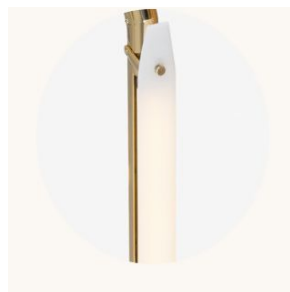

Backplate :

Locally Mounted Driver

3"W x 12.5"H, matching metal finish

Remote Mounted Driver

3"W x 4.2"H, matching metal finish

Please inquire for detailed electrical specs. ETL listed to UL, CE and CSA standards, suitable for damp locations.

Satin Nickel

Special Order Finishes

Polished Copper

Polished Nickel

Dark Pewter

Polished Black Nickel

CO/ONY

BEC BRITAIN

Materials & Finishes

Custom materials & finishes matching available

Custom order Finishes cont.

Polished Brass

Medium Antique Brass

Diffuser Glass Finishes

Iridescent glass

Two Way Mirror