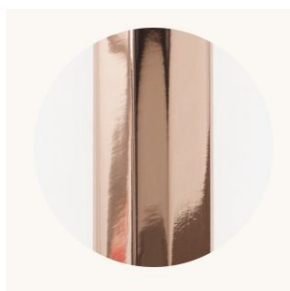

CO/ONY

BEC BRITAIN

Materials & Finishes

Custom materials & finishes matching available

STANDARD METAL FINISHES

Brushed Brass

Nickel Brass Contrast

Bronze

Satin Nickel

Special Order Finishes

Polished Copper

Polished Nickel

Dark Pewter

Polished Black Nickel

CO/ONY

BEC BRITAIN