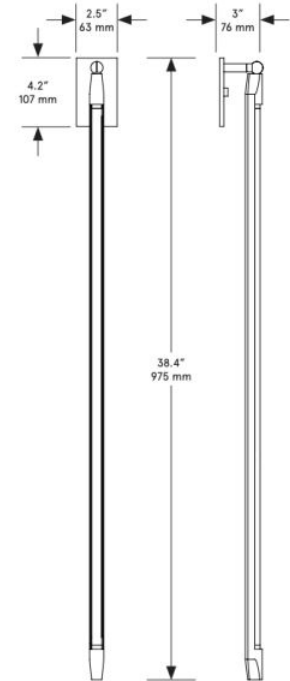

Backplate :

Locally Mounted Driver

3"W x 12.5"H, matching metal finish

Remote Mounted Driver

3"W x 4.2"H, matching metal finish

Please inquire for detailed electrical specs. ETL listed to UL, CE and CSA standards, suitable for damp locations.

White Sandblast Glass

CO/ONY

Bec Brittain

Shy Sconce 3'

Standard Materials

Brass (Diffusers available at additional cost)

Dimensions:

2.5"W x 3"D x 26.5"L