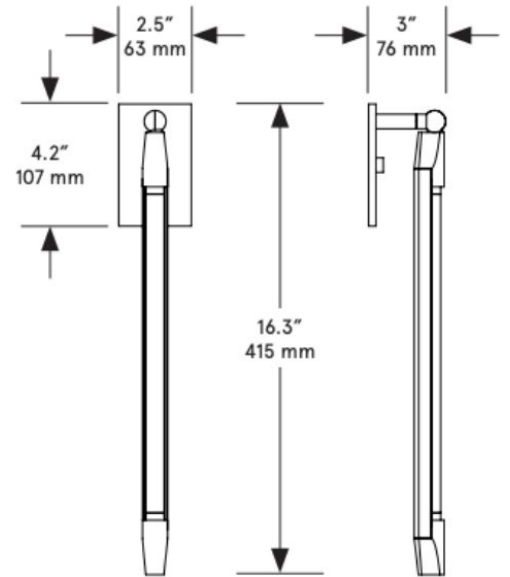

CO/ONY

Bec Brittain

Shy Sconce 1'

Standard Materials

Brass (Diffusers available at additional cost)

Dimensions:

2.5"W x 3"D x 16.3"L

Lead Time:

14 - 16 weeks

Weight:

2.5 lb

LED Illumination:

24 VDC T5 LED tube

0-10V dimming

2700 Kelvin 90 CRI

CO/ONY

Backplate :

Locally Mounted Driver

3"W x 12.5"H, matching metal finish

Remote Mounted Driver

3"W x 4.2"H, matching metal finish

Please inquire for detailed electrical specs. ETL listed to UL, CE and CSA standards, suitable for damp locations.