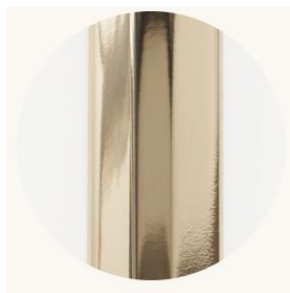

CO/ONY

BEC BRITAIN

Materials & Finishes

Custom materials & finishes matching available

Custom order Finishes cont.

Polished Brass