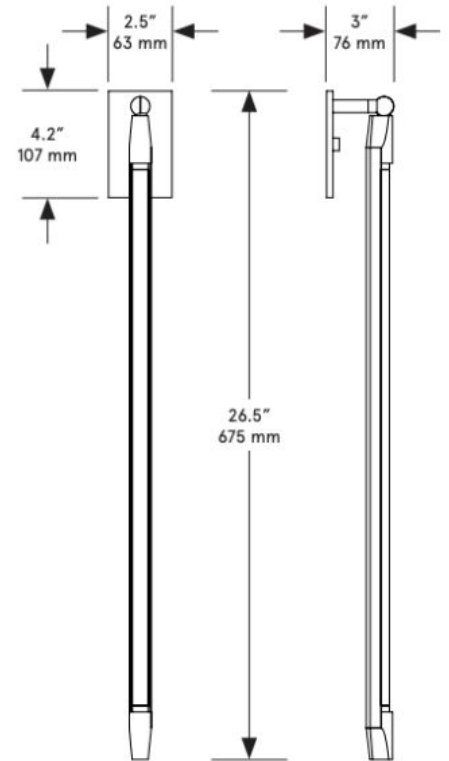

14 - 16 weeks

Weight:

2.5 lb

LED Illumination:

24 VDC T5 LED tube

0-10V dimming

2700 Kelvin 90 CRI

CO/ONY

Backplate :

Locally Mounted Driver

3"W x 12.5"H, matching metal finish

Remote Mounted Driver

3"W x 4.2"H, matching metal finish

Please inquire for detailed electrical specs. ETL listed to UL, CE and CSA standards, suitable for damp locations.

White Sandblast Glass

CO/ONY

Bec Brittain

Shy Sconce 2'

Standard Materials

Brass (Diffusers available at additional cost)

Dimensions:

2.5"W x 3"D x 26.5"L

Lead Time:

14 - 16 weeks

Weight:

3 lb

LED Illumination:

24 VDC T5 LED tube

0-10V dimming

2700 Kelvin 90 CRI