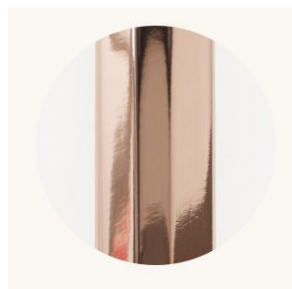

CO/ONY

BEC BRITAIN

Materials & Finishes

Custom materials & finishes matching available

STANDARD METAL FINISHES

Brushed Brass

Nickel Brass Contrast

Bronze

Satin Nickel

Special Order Finishes

Polished Copper

Polished Nickel

Dark Pewter

Polished Black Nickel

CO/ONY

BEC BRITAIN