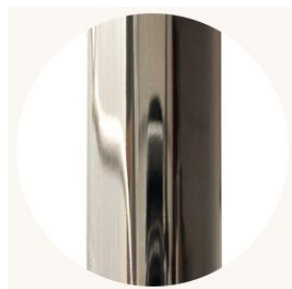

round in matching metal finish

Please inquire for detailed electrical specs

Suspension:

1/8 IP all-thread stem clad in brass tubing with matching metal finish up to 35 inch / 890 mm length included with fixture. Length up to 95 inches / 2415 mm available for additional cost.

CO/ONY

BEC BRITAIN

Materials & Finishes

Custom materials & finishes matching available

STANDARD METAL FINISHES

Brushed Brass

Nickel Brass Contrast

Bronze

Satin Nickel

Special Order Finishes

Polished Copper

Polished Nickel

Dark Pewter

Polished Black Nickel

CO/ONY

BEC BRITAIN