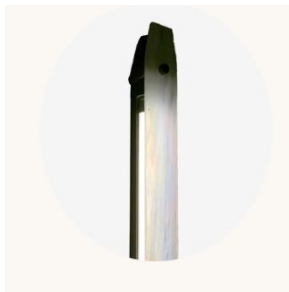

Alternate Installation:

Remotely mounted driver

Dimming: 0-10V hardwired

Canopy: 5 x 0.25 inch (127 x 6 mm)

round in matching metal finish

Please inquire for detailed electrical specs

Suspension:

1/8 IP all-thread stem clad in brass tubing with matching metal finish up to 35 inch / 890 mm length included with fixture. Length up to 95 inches / 2415 mm available for additional cost.

CO/ONY

BEC BRITAIN

Materials & Finishes

Custom materials & finishes matching available

STANDARD METAL FINISHES

Brushed Brass

Nickel Brass Contrast

Bronze

Satin Nickel

Special Order Finishes

Polished Copper

Polished Nickel

Dark Pewter

Polished Black Nickel

CO/ONY

BEC BRITAIN

Materials & Finishes

Custom materials & finishes matching available

Custom order Finishes cont.

Polished Brass

Medium Antique Brass

Diffuser Glass Finishes

Iridescent glass

Two Way Mirror