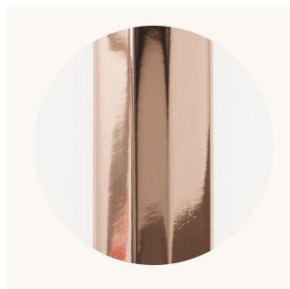

CO/ONY

BEC BRITAIN

Materials & Finishes

Custom materials & finishes matching available

STANDARD METAL FINISHES

Brushed Brass

Nickel Brass Contrast

Bronze

Satin Nickel

Special Order Finishes

Polished Copper

Polished Nickel

Dark Pewter

Polished Black Nickel

CO/ONY

BEC BRITAIN