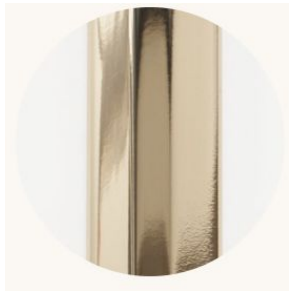

CO/ONY

BEC BRITAIN

Materials & Finishes

Custom materials & finishes matching available

STANDARD METAL FINISHES

Brushed Brass

Nickel Brass Contrast

Bronze

Satin Nickel

Special Order Finishes

Polished Copper

Polished Nickel

Dark Pewter

Polished Black Nickel

CO/ONY

BEC BRITAIN

Materials & Finishes

Custom materials & finishes matching available

Custom order Finishes cont.

Polished Brass

Medium Antique Brass

Diffuser Glass Finishes

Iridescent glass

Two Way Mirror