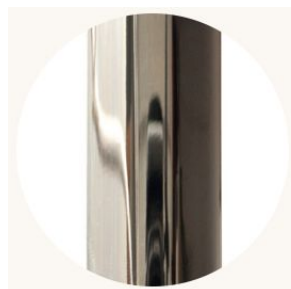

Alternate Installation:

Remotely mounted driver

Dimming: 0-10V hardwired

Canopy: 5 x 0.25 inch (127 x 6 mm)

round in matching metal finish

Please inquire for detailed electrical specs

Suspension:

1/8 IP all-thread stem clad in brass tubing with matching metal finish up to 35 inch / 890 mm length included with fixture. Length up to 95 inches / 2415 mm available for additional cost.

CO/ONY

BEC BRITAIN

Materials & Finishes

Custom materials & finishes matching available

STANDARD METAL FINISHES

Brushed Brass

Nickel Brass Contrast

Bronze

Satin Nickel

Special Order Finishes

Polished Copper

Polished Nickel

Dark Pewter

Polished Black Nickel

CO/ONY

BEC BRITAIN