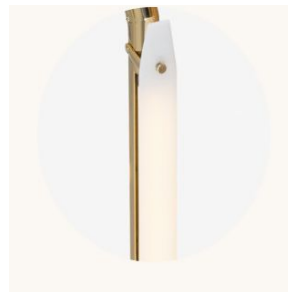

White Sandblast Glass