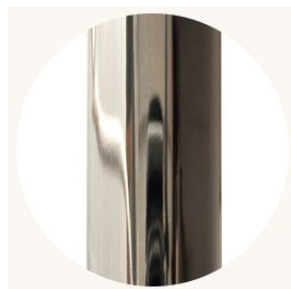

CO/ONY

Bec Brittain

Shy 01

Standard Materials

Brushed Brass

Dimensions:

77"L x 29"W x 29"H

Lead Time:

Alternate Installation:

Remotely mounted driver

Dimming: 0-10V hardwired

Canopy: 5 x 0.25 inch (127 x 6 mm) round in matching metal finish

Please inquire for detailed electrical specs

Suspension:

1/8 IP all-thread stem clad in brass tubing with matching metal finish up to 35 inch / 890 mm length included with fixture. Length up to 95 inches / 2415 mm available for additional cost.

CO/ONY

BEC BRITAIN

Materials & Finishes

Custom materials & finishes matching available

STANDARD METAL FINISHES

Brushed Brass

Nickel Brass Contrast

Bronze

Satin Nickel

Special Order Finishes

Polished Copper

Polished Nickel

Dark Pewter

Polished Black Nickel