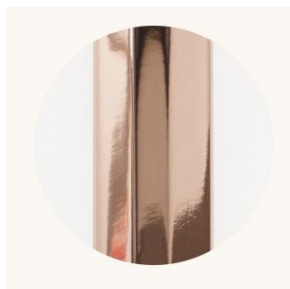

CO/ONY

BEC BRITAIN

Materials & Finishes

Custom materials & finishes matching available

STANDARD METAL FINISHES

Brushed Brass

Nickel Brass Contrast

Bronze

Satin Nickel

Special Order Finishes

Polished Copper

Polished Nickel

Dark Pewter

Polished Black Nickel