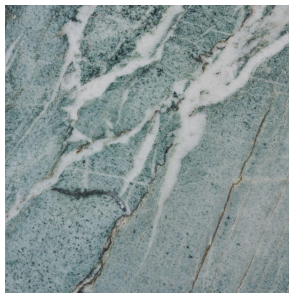

CO/ONY

SSS ATELIER

Ledge Side Table - Wood

Standard Materials:

Walnut, Oak, & Ebonized Oak

Standard Dimensions:

16"L x 16"W x 15.75"H

Lead Time:

Please inquire

CO/ONY

SARAH SHERMAN SAMUEL

Materials & Finishes

Custom materials & finishes matching available

STANDARD WOOD FINISHES

Oak

Ebonized Oak

Walnut

STANDARD STONE FINISHES

Verde

Rossa

Crema

Viola