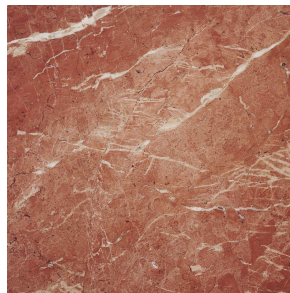

CO/ONY

SSS ATELIER

Ledge Side Table - Wood

Standard Materials:

Walnut, Oak, & Ebonized Oak

Standard Dimensions:

16"L x 16"W x 15.75"H

Lead Time:

Please inquire

CO/ONY

SARAH SHERMAN SAMUEL

Materials & Finishes

Custom materials & finishes matching available

STANDARD WOOD FINISHES

Oak

Ebonized Oak

Walnut

STANDARD STONE FINISHES

Verde

Rossa

Crema

Viola