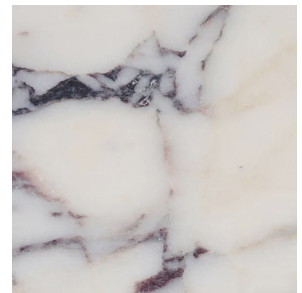

CO/ONY

SSS ATELIER

Ledge Side Table - Wood

Standard Materials:

Walnut, Oak, & Ebonized Oak

Standard Dimensions:

16"L x 16"W x 15.75"H

Lead Time:

Walnut

STANDARD STONE FINISHES

Verde

Rossa

Crema

Viola