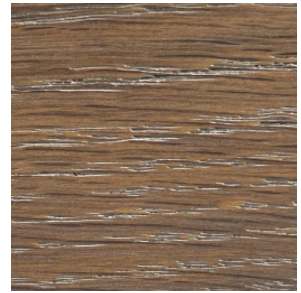

Lead Time

22-24 Weeks

CO/ONY

Materials & Finishes

Custom materials & finishes matching available

Standard Wood Finishes

White Oak
Grey
Stain

White Oak
Indigo
Stain 01

White Oak
Limed Black
Stain 01

White Oak
Limed Medium Stain
01

White Oak White
Wash 01

White Oak Natural
Stain 01

White Ash Black Stain
01

White Ash White
Wash 01

CO/ONY

Materials & Finishes

Custom materials & finishes matching available

Standard Metal

Matte Black 01

Brushed Bronze 01

Darkened Brushed
Bronze
01

Polished Nickle 01

Hammered Metal 01

Standard Stone