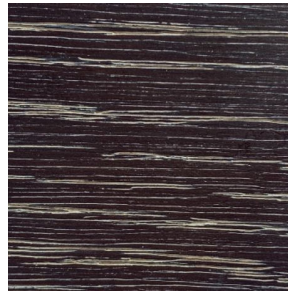

Lead Time

22-24 Weeks

CO/ONY

Materials & Finishes

Custom materials & finishes matching available

Standard Wood Finishes

White Oak
Grey
Stain

White Oak
Indigo
Stain 01

White Oak
Limed Black
Stain 01

White Oak
Limed Medium Stain
01

White Oak White
Wash 01

White Oak Natural
Stain 01

White Ash Black Stain
01

White Ash White
Wash 01

CO/ONY

Materials & Finishes

Custom materials & finishes matching available

Standard Metal

Matte Black 01

Brushed Bronze 01

Darkened Brushed
Bronze
01

Polished Nickle 01

Hammered Metal 01

Standard Stone