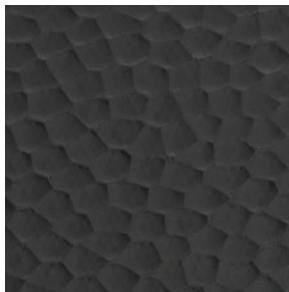

White Oak
Limed Black
Stain 01

White Oak
Limed Medium Stain
01

White Oak White
Wash 01

White Oak Natural
Stain 01

White Ash Black Stain
01

White Ash White
Wash 01

CO/ONY

Materials & Finishes

Custom materials & finishes matching available

Standard Metal

Matte Black 01

Brushed Bronze 01

Darkened Brushed
Bronze
01

Polished Nickel 01

Hammered Metal 01

Standard Stone

White Marble

Unfilled Travertine