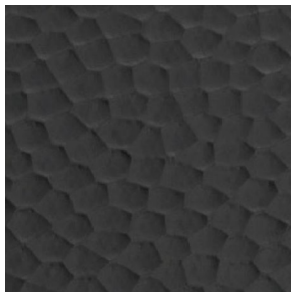

White Oak
Indigo
Stain 01

White Oak
Limed Black
Stain 01

White Oak
Limed Medium Stain
01

White Oak White
Wash 01

White Oak Natural
Stain 01

White Ash Black Stain
01

White Ash White
Wash 01

CO/ONY

Materials & Finishes

Custom materials & finishes matching available

Standard Metal

Matte Black 01

Brushed Bronze 01

Darkened Brushed
Bronze
01

Polished Nickle 01

Hammered Metal 01

Standard Stone

White Marble

Unfilled Travertine