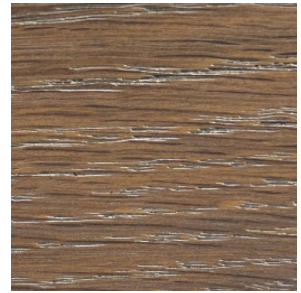

CO/ONY

STUDIO PAOLO FERRARI

AME Lamy Ottoman

Standard Materials

Custom woven fringe textile with matte black metal
COM available

COM Requirements: 10 yards

Standard Dimensions

W:28" D:18" H:16"

Seat Height: 16"

Lead Time

22-24 Weeks

CO/ONY

Materials & Finishes

Custom materials & finishes matching available

Standard Wood Finishes

White Oak
Grey
Stain

White Oak
Indigo
Stain 01

White Oak
Limed Black
Stain 01

White Oak
Limed Medium Stain
01

White Oak White
Wash 01

White Oak Natural
Stain 01

White Ash Black Stain
01

White Ash White
Wash 01

CO/ONY

Materials & Finishes

Custom materials & finishes matching available

Standard Metal

Matte Black 01

Brushed Bronze 01

Darkened Brushed
Bronze
01

Polished Nickle 01

Hammered Metal 01