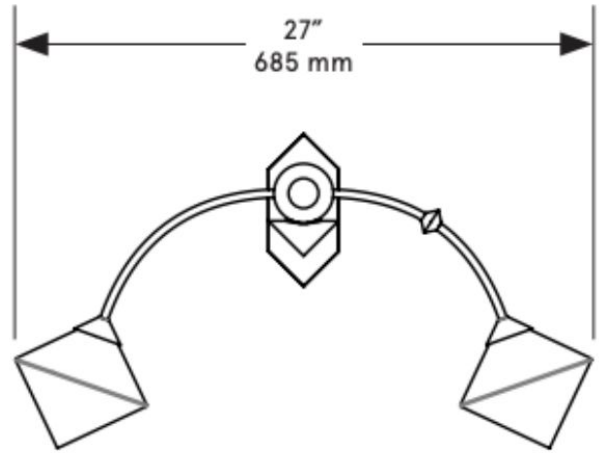

# CO/ONY

Bec Brittain

FKA Themis 27

**Standard Materials**

Brass Marble and Glass

**Dimensions:**

27"L x 16"W x 8.5"D

**Lead Time:**