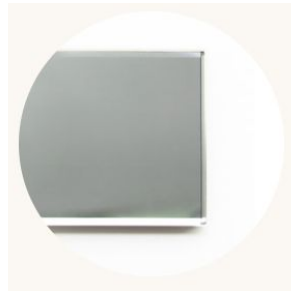

CO/ONY

BEC BRITAIN

Echo 4

Standard Materials:

Finished Brass, Glass/ Mirror

Standard Dimensions:

31 inch diam. x 47 inch H 790 mm diam. x
1195 mm H

Lead Time:

Polished Black Nickel

Polished Brass

CO/ONY

Bec Brittain

Materials & Finishes

Custom materials & finishes matching available

Glass

White Glass