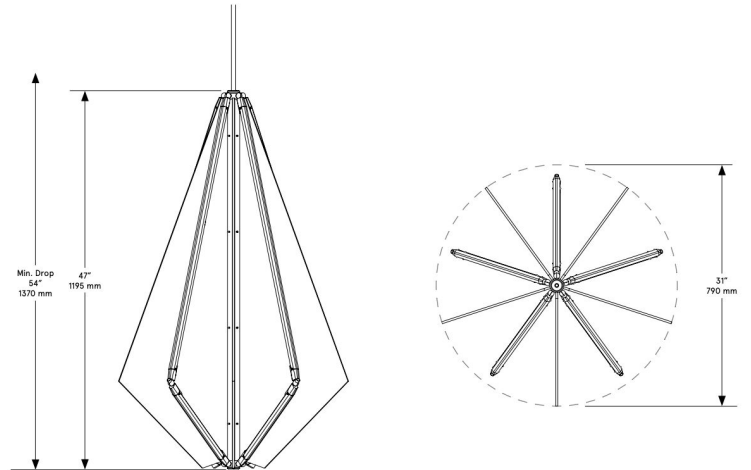

CO/ONY

BEC BRITAIN

Echo 4

Standard Materials:

Finished Brass, Glass/ Mirror

Standard Dimensions:

31 inch diam. x 47 inch H 790 mm diam. x
1195 mm H

Lead Time:

14-16 weeks

Weight:

84 lbs.

LED Illumination:

24 VDC T5

LED tube 2700 Kelvin

90 CRI

324 Canal Street, 2nd fl.
New York, NY 10013

1.212.334.3808
info@goodcolony.com

CO/ONY

Electrical:

60 Watt
Lumens: 4800 Lumens
110 - 240 VAC 277
VAC upon request

Standard Installation:

Locally mounted driver
Dimming: 0-10V wireless (Lutron Pico)
Canopy: 8 x 1.6255 inch (203 x 41 mm)
round in matching metal finish

Alternate Installation:

Remotely mounted driver
Dimming: 0-10V hardwired
Canopy: 5 x 0.25 inch (127 x 6 mm) round in
matching metal finish Please inquire for detailed
electrical specs

Suspension:

1/8 IP all-thread stem clad in brass tubing with
matching metal finish up to 35 inch length
included with fixture. Length up to 95 inches
available for additional cost.