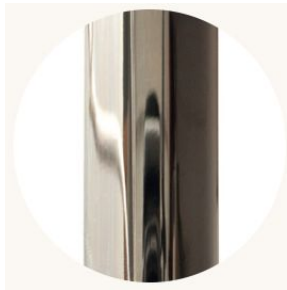

CO/ONY

BEC BRITAIN

Echo 4

Standard Materials:

Finished Brass, Glass/ Mirror

Standard Dimensions:

31 inch diam. x 47 inch H 790 mm diam. x
1195 mm H

Lead Time:

Alternate Installation:

Remotely mounted driver
Dimming: 0-10V hardwired
Canopy: 5 x 0.25 inch (127 x 6 mm) round in
matching metal finish Please inquire for detailed
electrical specs

Suspension:

1/8 IP all-thread stem clad in brass tubing with
matching metal finish up to 35 inch length
included with fixture. Length up to 95 inches
available for additional cost.

Brushed Brass

Nickel Brass Contrast

Bronze

Satin Nickel

Special Order Finishes

Polished Copper

Polished Nickel

Dark Pewter

Polished Black Nickel

Polished Brass

CO/ONY

Bec Brittain

Materials & Finishes

Custom materials & finishes matching available

Glass

White Glass