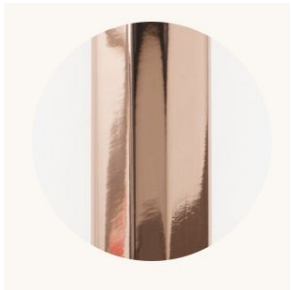

CO/ONY

BEC BRITAIN

Echo 4

Standard Materials:

Finished Brass, Glass/ Mirror

Standard Dimensions:

31 inch diam. x 47 inch H 790 mm diam. x
1195 mm H

Lead Time:

Brushed Brass

Nickel Brass Contrast

Bronze

Satin Nickel

Special Order Finishes

Polished Copper

Polished Nickel

Dark Pewter

Polished Black Nickel

Polished Brass

CO/ONY

Bec Brittain

Materials & Finishes

Custom materials & finishes matching available

Glass

White Glass