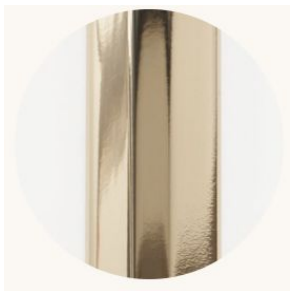

CO/ONY

BEC BRITAIN

Echo 4

Standard Materials:

Finished Brass, Glass/ Mirror

Standard Dimensions:

31 inch diam. x 47 inch H 790 mm diam. x
1195 mm H

Lead Time:

Alternate Installation:

Remotely mounted driver
Dimming: 0-10V hardwired
Canopy: 5 x 0.25 inch (127 x 6 mm) round in
matching metal finish Please inquire for detailed
electrical specs

Suspension:

1/8 IP all-thread stem clad in brass tubing with
matching metal finish up to 35 inch length
included with fixture. Length up to 95 inches
available for additional cost.

Brushed Brass

Nickel Brass Contrast

Bronze

Satin Nickel

Special Order Finishes

Polished Copper

Polished Nickel

Dark Pewter

Polished Black Nickel

Polished Brass

CO/ONY

Bec Brittain

Materials & Finishes

Custom materials & finishes matching available

Glass

White Glass