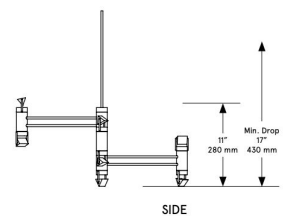

LED Illumination:

24 VDC LED PCB

0 - 10V Dimming

2700 Kelvin

324 Canal Street, 2nd fl.
New York, NY 10013

1.212.334.3808
info@goodcolony.com