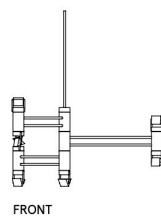

LED Illumination:

24 VDC LED PCB

0 - 10V Dimming

2700 Kelvin

324 Canal Street, 2nd fl.
New York, NY 10013

1.212.334.3808
info@goodcolony.com