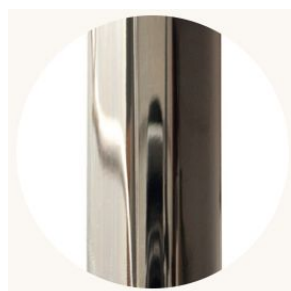

CO/ONY

BEC BRITTAIN

Aries IV.I

Standard Materials:

Aluminum and Glass Prisms

Dimensions:

24.5"Ø x 11"H

Weight:

Brushed Brass

Nickel Brass Contrast

Bronze

Satin Nickel

Special Order Finishes

Polished Copper

Polished Nickel

Dark Pewter

Polished Black Nickel

CO/ONY

BEC BRITAIN

Materials & Finishes

Custom materials & finishes matching available

Custom order Finishes cont.

Polished Brass