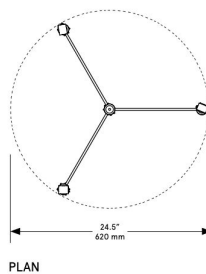

CO/ONY

BEC BRITTAIN

Aries IV.I

Standard Materials:

Aluminum and Glass Prisms

Dimensions:

24.5"Ø x 11"H

Weight:

2.5lbs

Lead Time:

14 - 16 weeks

LED Illumination:

24 VDC LED PCB

0 - 10V Dimming

2700 Kelvin

324 Canal Street, 2nd fl.
New York, NY 10013