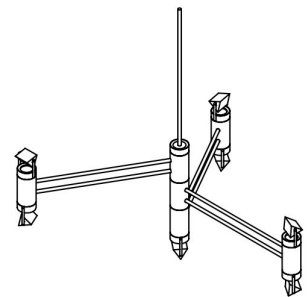

CO/ONY

BEC BRITTAIN

Aries IV.I

Standard Materials:

Aluminum and Glass Prisms

Dimensions:

24.5"Ø x 11"H

Weight:

2.5lbs

Lead Time:

14 - 16 weeks

LED Illumination:

24 VDC LED PCB

0 - 10V Dimming

2700 Kelvin

324 Canal Street, 2nd fl.
New York, NY 10013