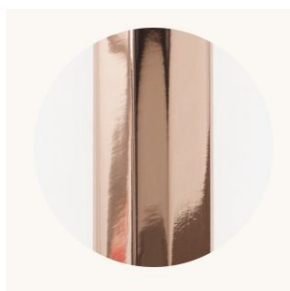

CO/ONY

BEC BRITTAIN

Aries IV.I

Standard Materials:

Aluminum and Glass Prisms

Dimensions:

24.5"Ø x 11"H

Weight:

Brushed Brass

Nickel Brass Contrast

Bronze

Satin Nickel

Special Order Finishes

Polished Copper

Polished Nickel

Dark Pewter

Polished Black Nickel

CO/ONY

BEC BRITAIN

Materials & Finishes

Custom materials & finishes matching available

Custom order Finishes cont.

Polished Brass