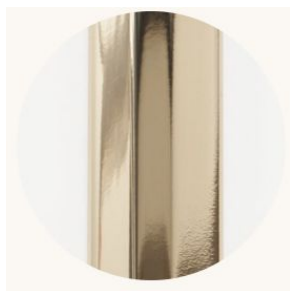

CO/ONY

BEC BRITTAIN

Aries IV.I

Standard Materials:

Aluminum and Glass Prisms

Dimensions:

24.5"Ø x 11"H

Weight:

Brushed Brass

Nickel Brass Contrast

Bronze

Satin Nickel

Special Order Finishes

Polished Copper

Polished Nickel

Dark Pewter

Polished Black Nickel

CO/ONY

BEC BRITAIN

Materials & Finishes

Custom materials & finishes matching available

Custom order Finishes cont.

Polished Brass