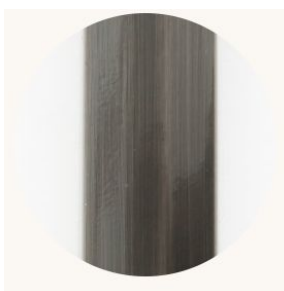

CO/ONY

BEC BRITTAIN

Aries IV.I

Standard Materials:

Aluminum and Glass Prisms

Dimensions:

24.5"Ø x 11"H

Weight:

Brushed Brass

Nickel Brass Contrast

Bronze

Satin Nickel

Special Order Finishes

Polished Copper

Polished Nickel

Dark Pewter

Polished Black Nickel

CO/ONY

BEC BRITAIN

Materials & Finishes

Custom materials & finishes matching available

Custom order Finishes cont.

Polished Brass