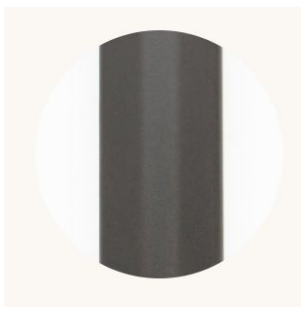

CO/ONY

BEC BRITTAIN

Aries Rising Capricorn III

Standard Materials:

Aluminum, Acrylic Rods

Dimensions:

45"L x 24"D x 23"H

Lead Time:

324 Canal Street, 2nd fl.
New York, NY 10013

1.212.334.3808
info@goodcolony.com

CO/ONY

BEC BRITAIN

Materials & Finishes

Custom materials & finishes matching available

STANDARD METAL FINISHES

Brushed Brass

Nickel Brass Contrast

Bronze

Satin Nickel