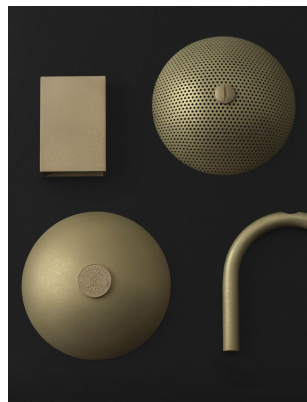

Custom materials & finishes matching available

STANDARD METAL FINISHES

Blackened Brass

Brass

Bronze

Burnt Sienna

Blackened Brass

Brass

Bronze

Burnt Sienna

CO/ONY

ALLIED MAKER

Materials & Finishes

Custom materials & finishes matching available

STANDARD METAL FINISHES

Matte White

Nickel

Porcelain White

Raw Brass

Sandblasted Grey

Stonewashed Brass

Verdigris

CO/ONY

ALLIED MAKER

Materials & Finishes

Custom materials & finishes matching available

STANDARD GLASS FINISHES

Clear Glass

Frosted Glass

Matte White Glass

Opal Glass

Smoked Glass