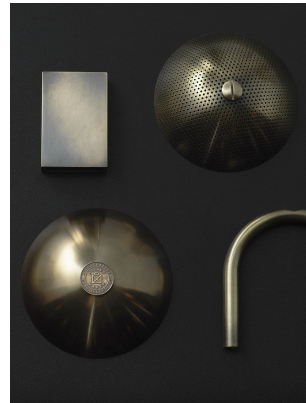

Available in all standard metal finishes

Glass Finishes:

Opal, Matte White

Brightness:

850 Lumens

Lamping:

GU24 Bi-Pin Base. Type T Lamps

Lamp Quantity:

Custom materials & finishes matching available

STANDARD METAL FINISHES

Blackened Brass

Brass

Bronze

Burnt Sienna

Blackened Brass

Brass

Bronze

Burnt Sienna

CO/ONY

ALLIED MAKER

Materials & Finishes

Custom materials & finishes matching available

STANDARD METAL FINISHES

Matte White