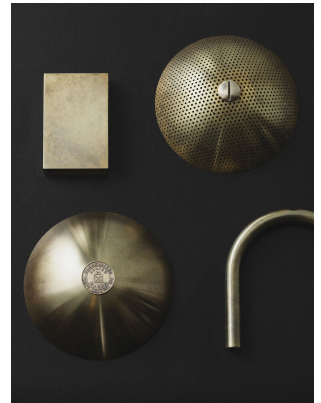

Custom materials & finishes matching available

STANDARD METAL FINISHES

Blackened Brass

Brass

Bronze

Burnt Sienna

Blackened Brass

Brass

Bronze

Burnt Sienna

CO/ONY

ALLIED MAKER

Materials & Finishes

Custom materials & finishes matching available

STANDARD METAL FINISHES

Matte White

Nickel

Porcelain White

Raw Brass

Sandblasted Grey

Stonewashed Brass

Verdigris

CO/ONY

ALLIED MAKER

Materials & Finishes

Custom materials & finishes matching available

STANDARD GLASS FINISHES

Clear Glass

Frosted Glass

Matte White Glass

Opal Glass

Smoked Glass