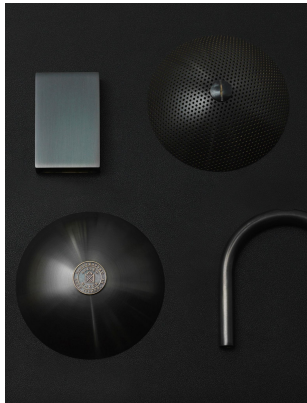

Available in all standard metal finishes

Glass Finishes:

Opal, Matte White

Brightness:

850 Lumens

Lamping:

GU24 Bi-Pin Base. Type T Lamps

Lamp Quantity:

Custom materials & finishes matching available

STANDARD METAL FINISHES

Blackened Brass

Brass

Bronze

Burnt Sienna

Blackened Brass

Brass