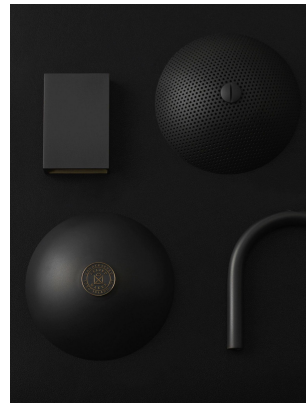

Available in all standard metal finishes

Glass Finishes:

Opal, Matte White

Brightness:

850 Lumens

Lamping:

GU24 Bi-Pin Base. Type T Lamps

Lamp Quantity:

Custom materials & finishes matching available

STANDARD METAL FINISHES

Blackened Brass

Brass

Bronze

Burnt Sienna

Blackened Brass

Brass

Bronze

Burnt Sienna

CO/ONY

ALLIED MAKER

Materials & Finishes

Custom materials & finishes matching available

STANDARD METAL FINISHES

Matte White