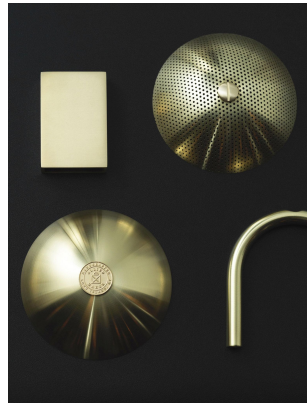

CO/ONY

ALLIED MAKER Meridian Flush Mount

Standard Materials:
Brass, Glass

Standard Dimensions:
12.7" L x 12.7" W x 12.34" H

Lead Time:
Please Inquire

Price: \$2,800

DIMENSIONAL DRAWING

MOUNTING HARDWARE DIAGRAM

Available in all standard metal finishes

Glass Finishes:

Opal, Matte White

Brightness:

850 Lumens

Lamping:

GU24 Bi-Pin Base. Type T Lamps

Lamp Quantity:

Custom materials & finishes matching available

STANDARD METAL FINISHES

Blackened Brass

Brass

Bronze

Burnt Sienna

Blackened Brass

Brass