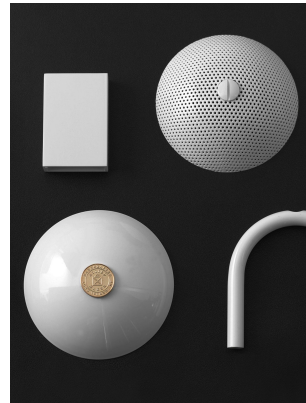

Porcelain White