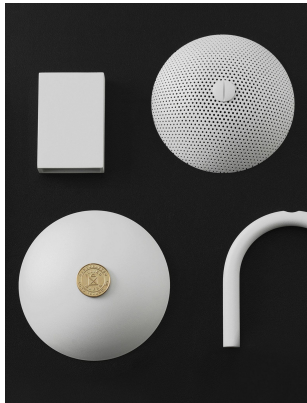

CO/ONY

ALLIED MAKER Meridian Flush Mount

Standard Materials:
Brass, Glass

Standard Dimensions:
12.7" L x 12.7" W x 12.34" H

Lead Time:
Please Inquire

Price: \$2,800

DIMENSIONAL DRAWING

MOUNTING HARDWARE DIAGRAM

Custom materials & finishes matching available

STANDARD METAL FINISHES

Blackened Brass

Brass

Bronze

Burnt Sienna

Blackened Brass

Brass

Bronze

Burnt Sienna

CO/ONY

ALLIED MAKER

Materials & Finishes

Custom materials & finishes matching available

STANDARD METAL FINISHES

Matte White