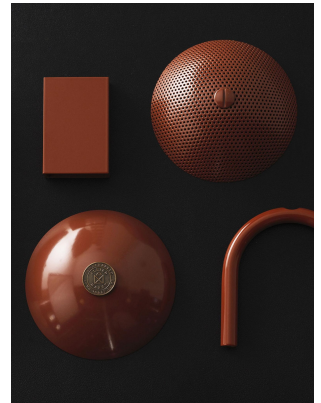

Available in all standard metal finishes

Glass Finishes:

Opal, Matte White

Brightness:

850 Lumens

Lamping:

GU24 Bi-Pin Base. Type T Lamps

Lamp Quantity:

Custom materials & finishes matching available

STANDARD METAL FINISHES

Blackened Brass

Brass

Bronze

Burnt Sienna

Blackened Brass

Brass

Bronze

Burnt Sienna

CO/ONY

ALLIED MAKER

Materials & Finishes

Custom materials & finishes matching available

STANDARD METAL FINISHES

Matte White