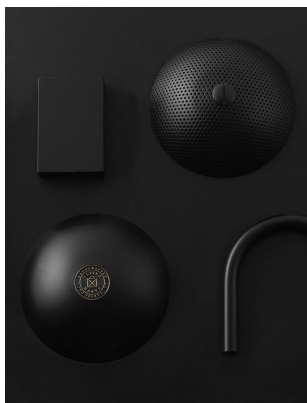

Available in all standard metal finishes

Glass Finishes:

Opal, Matte White

Brightness:

850 Lumens

Lamping:

GU24 Bi-Pin Base. Type T Lamps

Lamp Quantity:

Custom materials & finishes matching available

STANDARD METAL FINISHES

Blackened Brass

Brass

Bronze

Burnt Sienna

Blackened Brass

Brass

Bronze

Burnt Sienna

CO/ONY

ALLIED MAKER

Materials & Finishes

Custom materials & finishes matching available

STANDARD METAL FINISHES

Matte White