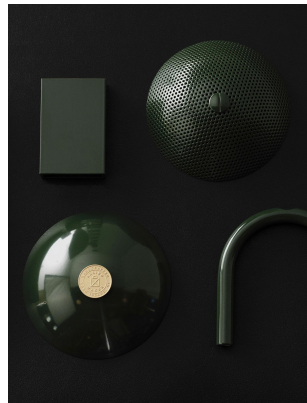

Custom materials & finishes matching available

STANDARD METAL FINISHES

Blackened Brass

Brass

Bronze

Burnt Sienna

Blackened Brass

Brass

Bronze

Burnt Sienna

CO/ONY

ALLIED MAKER

Materials & Finishes

Custom materials & finishes matching available

STANDARD METAL FINISHES

Matte White