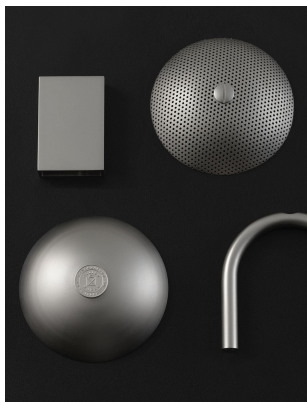

Sandblasted Grey