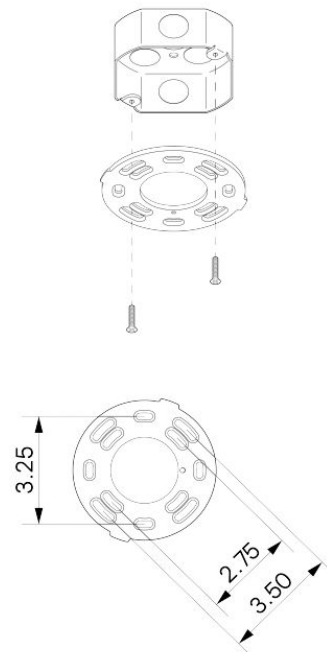

CO/ONY

ALLIED MAKER Meridian Flush Mount

Standard Materials:
Brass, Glass

Standard Dimensions:
12.7" L x 12.7" W x 12.34" H

Lead Time:
Please Inquire

Price: \$2,800

DIMENSIONAL DRAWING

MOUNTING HARDWARE DIAGRAM

CO/ONY

Mounting:

Universal

Certifications:

CE, Damp Locations, UL and cUL Certified

Weight:

12.25

Metal Finishes