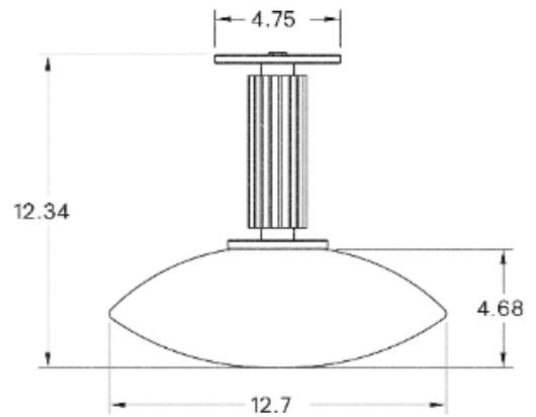

CO/ONY

ALLIED MAKER Meridian Flush Mount

Standard Materials:
Brass, Glass

Standard Dimensions:
12.7" L x 12.7" W x 12.34" H

Lead Time:
Please Inquire

Price: \$2,800

DIMENSIONAL DRAWING

MOUNTING HARDWARE DIAGRAM

CO/ONY

Mounting:

Universal

Certifications:

CE, Damp Locations, UL and cUL Certified

Weight:

12.25

Metal Finishes