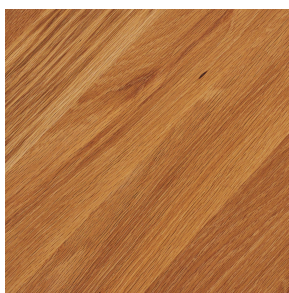

CO/ONY

SARAH SHERMAN SAMUEL

Materials & Finishes

Custom materials & finishes matching available

STANDARD WOOD FINISHES

Oak