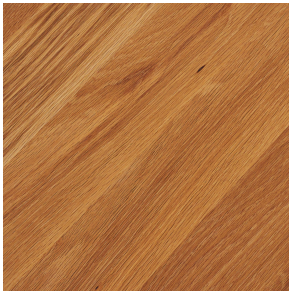

CO/ONY

SARAH SHERMAN SAMUEL

Materials & Finishes

Custom materials & finishes matching available

STANDARD WOOD FINISHES

Oak