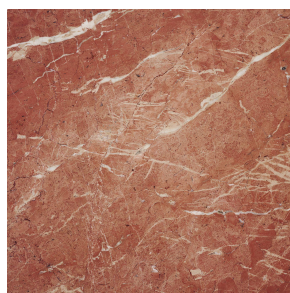

CO/ONY

SSS ATELIER

Movement Dining Table

Standard Wood Finishes:

Walnut, Oak, & Ebonized Oak

Standard Stone Finishes:

Rossa, Verde, Crema & Viola

Standard Dimensions:

STANDARD WOOD FINISHES

Oak

Ebonized Oak

Walnut

STANDARD STONE FINISHES

Verde

Rossa

Crema