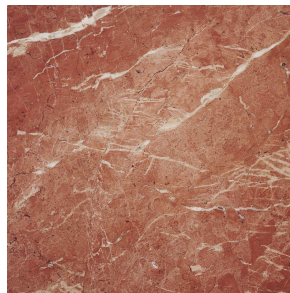

CO/ONY

SSS ATELIER

Ledge Dining Table - Stone

Standard Wood Finishes:

Walnut, Oak, & Ebonized Oak

Standard Stone Finishes:

Rossa, Verde, Crema & Viola

Standard Dimensions:

Oak

Ebonized Oak

Walnut

STANDARD STONE FINISHES

Verde

Rossa

Crema

Viola