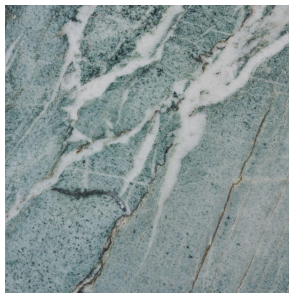

CO/ONY

SSS ATELIER

Ledge Dining Table - Stone

Standard Wood Finishes:

Walnut, Oak, & Ebonized Oak

Standard Stone Finishes:

Rossa, Verde, Crema & Viola

Standard Dimensions:

Oak

Ebonized Oak

Walnut

STANDARD STONE FINISHES

Verde

Rossa

Crema

Viola