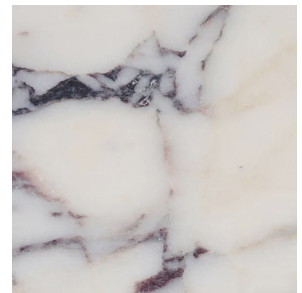

CO/ONY

SSS ATELIER

Ledge Dining Table - Stone

Standard Wood Finishes:

Walnut, Oak, & Ebonized Oak

Standard Stone Finishes:

Rossa, Verde, Crema & Viola

Standard Dimensions:

Oak

Ebonized Oak

Walnut

STANDARD STONE FINISHES

Verde

Rossa

Crema

Viola