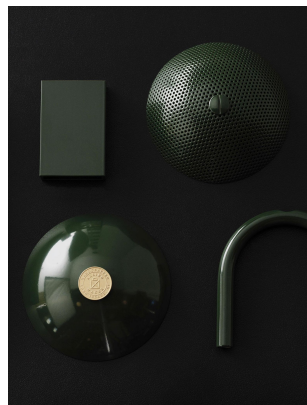

CO/ONY

ALLIED MAKER

Materials & Finishes

Custom materials & finishes matching available

STANDARD METAL FINISHES

Brass