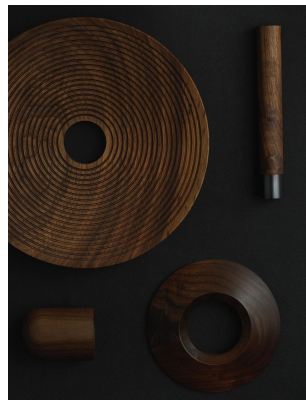

Black Walnut