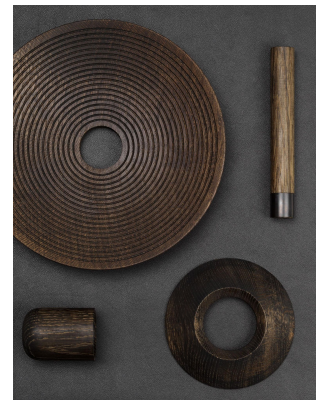

CO/ONY

ALLIED MAKER

Beacon Vertical Pendant

Standard Materials:

Brass, Glass, Wood

Standard Dimensions:

4" L x 4" W x 18.1" H

Lead Time:

Please Inquire

CO/ONY

ALLIED MAKER

Materials & Finishes

Custom materials & finishes matching available

STANDARD WOOD FINISHES

American Ash

Bleached Ash

Bleached Oak

Bleached Walnut

Blackened Ash

Black Walnut

Flame Blackened Oak

Oxidized Oak

Silver Oak

White Oak

CO/ONY

ALLIED MAKER

Materials & Finishes

Custom materials & finishes matching available

STANDARD METAL FINISHES

Blackened Brass

Brass

Bronze