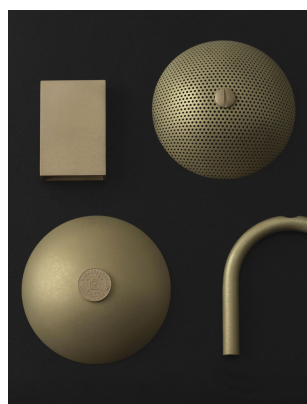

CO/ONY

ALLIED MAKER

Beacon Vertical Pendant

Standard Materials:

Brass, Glass, Wood

Standard Dimensions:

4" L x 4" W x 18.1" H

Lead Time:

CO/ONY

ALLIED MAKER

Materials & Finishes

Custom materials & finishes matching available

STANDARD METAL FINISHES

Blackened Brass

Brass

Bronze

Burnt Sienna

Blackened Brass

Brass

Bronze

Burnt Sienna

CO/ONY

ALLIED MAKER

Materials & Finishes

Custom materials & finishes matching available

STANDARD METAL FINISHES

Matte White

Nickel

Porcelain White

Raw Brass

Sandblasted Grey

Stonewashed Brass