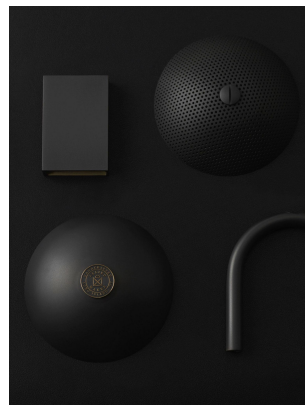

CO/ONY

ALLIED MAKER

Materials & Finishes

Custom materials & finishes matching available

STANDARD METAL FINISHES

Bronze