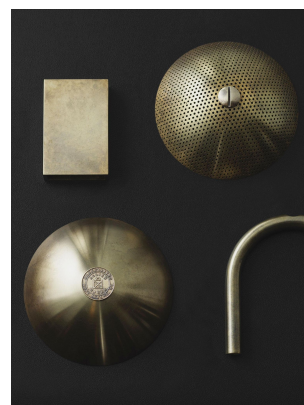

CO/ONY

ALLIED MAKER

Materials & Finishes

Custom materials & finishes matching available

STANDARD METAL FINISHES

Blackened Brass

Brass

Bronze

Burnt Sienna

Blackened Brass

Brass

Bronze

Burnt Sienna

CO/ONY

ALLIED MAKER

Materials & Finishes

Custom materials & finishes matching available

STANDARD METAL FINISHES

Matte White

Nickel

Porcelain White

Raw Brass

Sandblasted Grey

Stonewashed Brass

Verdigris

CO/ONY

ALLIED MAKER

Materials & Finishes

Custom materials & finishes matching available

STANDARD GLASS FINISHES

Clear Glass

Frosted Glass