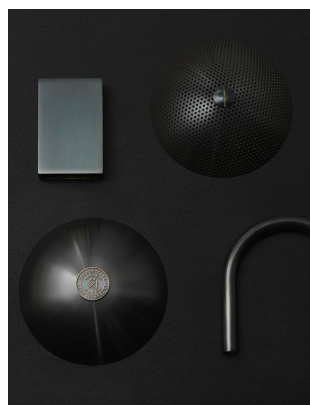

CO/ONY

ALLIED MAKER

Beacon Vertical Pendant

Standard Materials:

Brass, Glass, Wood

Standard Dimensions:

4" L x 4" W x 18.1" H

Lead Time:

Bleached Oak

Bleached Walnut

Blackened Ash

Black Walnut

Flame Blackened Oak

Oxidized Oak

Silver Oak

White Oak

CO/ONY

ALLIED MAKER

Materials & Finishes

Custom materials & finishes matching available

STANDARD METAL FINISHES

Blackened Brass

Brass

Bronze

Custom materials & finishes matching available

STANDARD METAL FINISHES

Matte White

Nickel

Porcelain White

Raw Brass

Sandblasted Grey

Stonewashed Brass