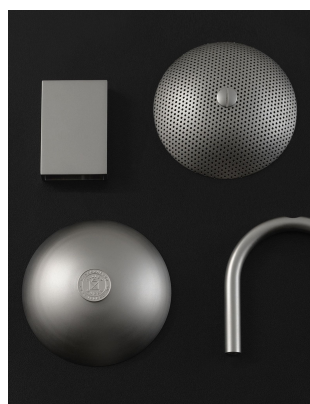

Custom materials & finishes matching available

STANDARD METAL FINISHES

Matte White

Nickel

Porcelain White

Raw Brass

Sandblasted Grey

Stonewashed Brass