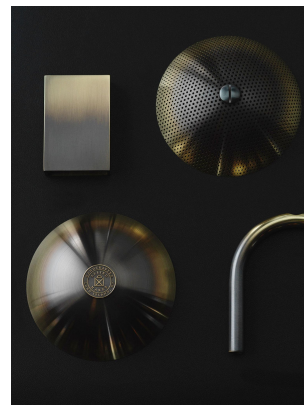

CO/ONY

ALLIED MAKER

Beacon Vertical Pendant

Standard Materials:

Brass, Glass, Wood

Standard Dimensions:

4" L x 4" W x 18.1" H

Lead Time:

CO/ONY

ALLIED MAKER

Materials & Finishes

Custom materials & finishes matching available

STANDARD METAL FINISHES

Blackened Brass

Brass

Bronze

Burnt Sienna

Blackened Brass

Brass

Bronze

Burnt Sienna

CO/ONY

ALLIED MAKER

Materials & Finishes

Custom materials & finishes matching available

STANDARD METAL FINISHES

Matte White

Nickel

Porcelain White

Raw Brass

Sandblasted Grey

Stonewashed Brass