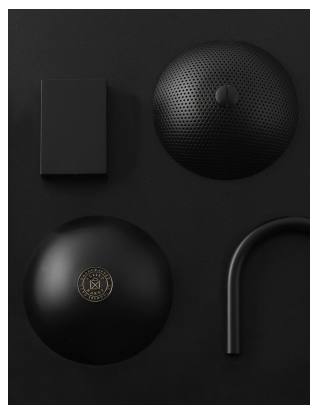

Blackened Brass