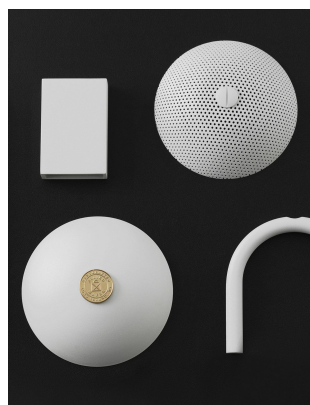

CO/ONY

ALLIED MAKER

Beacon Vertical Pendant

Standard Materials:

Brass, Glass, Wood

Standard Dimensions:

4" L x 4" W x 18.1" H

Lead Time:

CO/ONY

ALLIED MAKER

Materials & Finishes

Custom materials & finishes matching available

STANDARD METAL FINISHES

Blackened Brass

Brass

Bronze

Burnt Sienna

Blackened Brass

Brass

Bronze

Burnt Sienna

CO/ONY

ALLIED MAKER

Materials & Finishes

Custom materials & finishes matching available

STANDARD METAL FINISHES

Matte White

Nickel

Porcelain White

Raw Brass

Sandblasted Grey

Stonewashed Brass