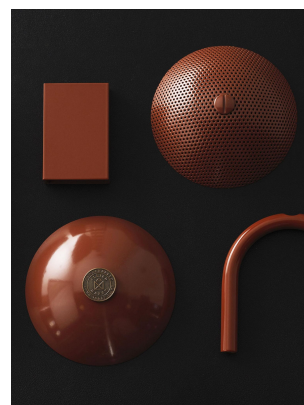

CO/ONY

ALLIED MAKER

Beacon Vertical Pendant

Standard Materials:

Brass, Glass, Wood

Standard Dimensions:

4" L x 4" W x 18.1" H

Lead Time:

Bleached Oak

Bleached Walnut

Blackened Ash

Black Walnut

Flame Blackened Oak

Oxidized Oak

Silver Oak

White Oak

CO/ONY

ALLIED MAKER

Materials & Finishes

Custom materials & finishes matching available

STANDARD METAL FINISHES

Blackened Brass

Brass

Bronze

Custom materials & finishes matching available

STANDARD METAL FINISHES

Matte White

Nickel

Porcelain White

Raw Brass

Sandblasted Grey

Stonewashed Brass