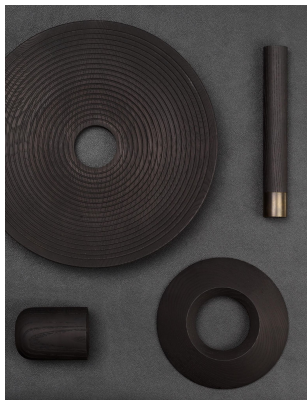

Blackened Ash