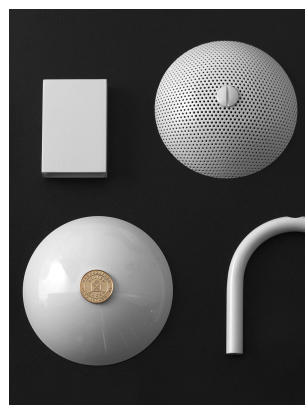

CO/ONY

ALLIED MAKER

Beacon Vertical Pendant

Standard Materials:

Brass, Glass, Wood

Standard Dimensions:

4" L x 4" W x 18.1" H

Lead Time:

Custom materials & finishes matching available

STANDARD METAL FINISHES

Matte White

Nickel

Porcelain White

Raw Brass

Sandblasted Grey

Stonewashed Brass