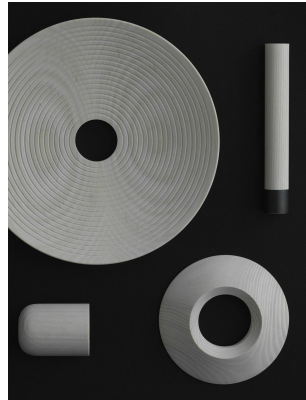

CO/ONY

ALLIED MAKER

Beacon Vertical Pendant

Standard Materials:

Brass, Glass, Wood

Standard Dimensions:

4" L x 4" W x 18.1" H

Lead Time:

Please Inquire

CO/ONY

ALLIED MAKER

Materials & Finishes

Custom materials & finishes matching available

STANDARD WOOD FINISHES

American Ash

Bleached Ash

Custom materials & finishes matching available

STANDARD METAL FINISHES

Matte White

Nickel

Porcelain White

Raw Brass

Sandblasted Grey

Stonewashed Brass