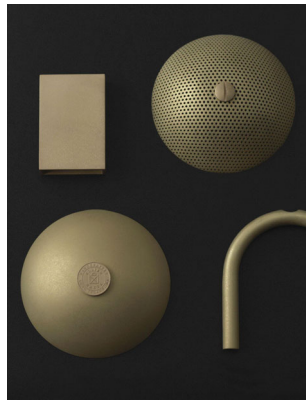

CO/ONY

ALLIED MAKER

Materials & Finishes

Custom materials & finishes matching available

STANDARD METAL FINISHES

Blackened Brass

Brass

Bronze

Burnt Sienna

Blackened Brass

Brass

Bronze

Burnt Sienna

CO/ONY

ALLIED MAKER

Materials & Finishes

Custom materials & finishes matching available

STANDARD METAL FINISHES

Matte White

Nickel

Porcelain White

Raw Brass

Sandblasted Grey

Stonewashed Brass

Matte White Glass

Opal Glass

Smoked Glass