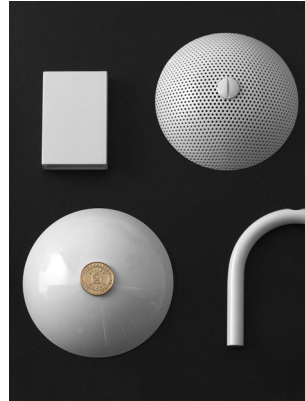

Custom materials & finishes matching available

STANDARD METAL FINISHES

Matte White

Nickel

Porcelain White

Raw Brass

Sandblasted Grey

Stonewashed Brass