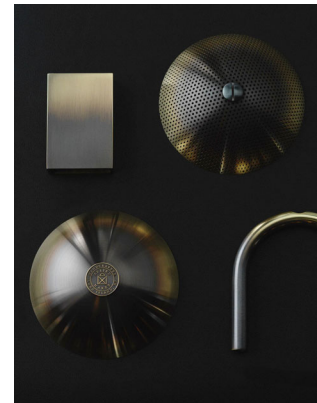

CO/ONY

ALLIED MAKER Bronze T2 Sconce

Standard Materials:

Bronze, Glass

Standard Dimensions:

4"L x 4.5"W x 33"H

Lead Time:

3-5 Weeks

CO/ONY

ALLIED MAKER

Materials & Finishes

Custom materials & finishes matching available

STANDARD METAL FINISHES

Blackened Brass

Brass

Bronze

Burnt Sienna

Blackened Brass

Brass

Bronze

Burnt Sienna

CO/ONY

ALLIED MAKER

Materials & Finishes

Custom materials & finishes matching available

STANDARD METAL FINISHES

Matte White

Nickel

Porcelain White

Raw Brass

Sandblasted Grey

Stonewashed Brass