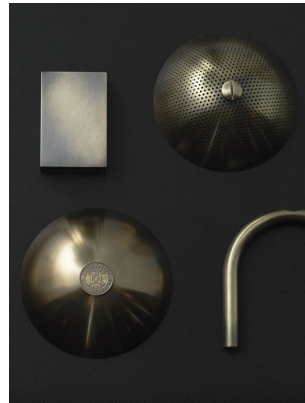

CO/ONY

ALLIED MAKER Bronze T2 Sconce

Standard Materials:

Bronze, Glass

Standard Dimensions:

4"L x 4.5"W x 33"H

Lead Time:

3-5 Weeks

CO/ONY

ALLIED MAKER

Materials & Finishes

Custom materials & finishes matching available

STANDARD METAL FINISHES

Blackened Brass

Brass

Bronze

Custom materials & finishes matching available

STANDARD METAL FINISHES

Matte White

Nickel

Porcelain White

Raw Brass

Sandblasted Grey

Stonewashed Brass

Matte White Glass

Opal Glass

Smoked Glass