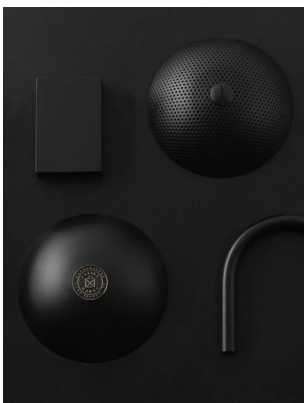

CO/ONY

ALLIED MAKER Bronze T2 Sconce

Standard Materials:

Bronze, Glass

Standard Dimensions:

4"L x 4.5"W x 33"H

Lead Time:

3-5 Weeks

CO/ONY

ALLIED MAKER

Materials & Finishes

Custom materials & finishes matching available

STANDARD METAL FINISHES

Blackened Brass

Brass

Bronze

Burnt Sienna

Blackened Brass

Brass

Bronze

Burnt Sienna

CO/ONY

ALLIED MAKER

Materials & Finishes

Custom materials & finishes matching available

STANDARD METAL FINISHES

Matte White

Nickel

Porcelain White

Raw Brass

Sandblasted Grey

Stonewashed Brass