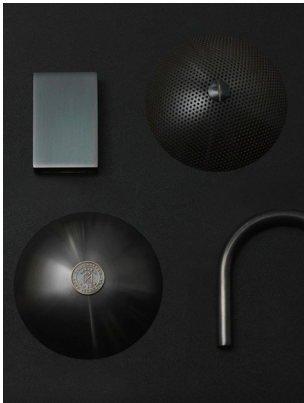

CO/ONY

ALLIED MAKER Bronze T2 Sconce

Standard Materials:

Bronze, Glass

Standard Dimensions:

4"L x 4.5"W x 33"H

Lead Time:

3-5 Weeks

CO/ONY

ALLIED MAKER

Materials & Finishes

Custom materials & finishes matching available

STANDARD METAL FINISHES

Blackened Brass

Brass

Bronze

Custom materials & finishes matching available

STANDARD METAL FINISHES

Matte White

Nickel

Porcelain White

Raw Brass

Sandblasted Grey

Stonewashed Brass

Matte White Glass

Opal Glass

Smoked Glass