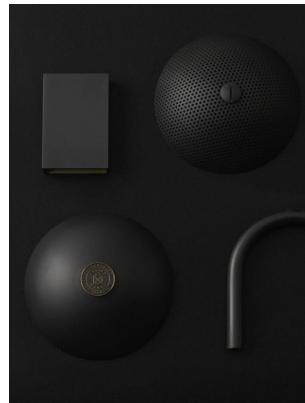

CO/ONY

ALLIED MAKER Bronze T2 Sconce

Standard Materials:

Bronze, Glass

Standard Dimensions:

4"L x 4.5"W x 33"H

Lead Time:

3-5 Weeks

CO/ONY

ALLIED MAKER

Materials & Finishes

Custom materials & finishes matching available

STANDARD METAL FINISHES

Blackened Brass

Brass

Bronze

Burnt Sienna

Blackened Brass

Brass

Bronze

Burnt Sienna

CO/ONY

ALLIED MAKER

Materials & Finishes

Custom materials & finishes matching available

STANDARD METAL FINISHES

Matte White

Nickel

Porcelain White

Raw Brass

Sandblasted Grey

Stonewashed Brass