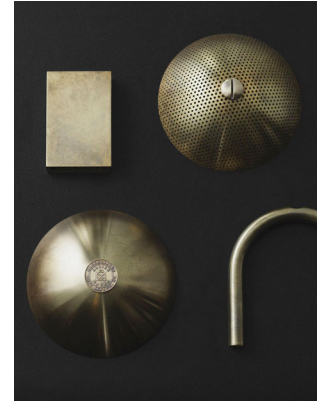

CO/ONY

ALLIED MAKER

Materials & Finishes

Custom materials & finishes matching available

STANDARD METAL FINISHES

Blackened Brass

Brass

Bronze

Burnt Sienna

Blackened Brass

Brass

Bronze

Burnt Sienna

CO/ONY

ALLIED MAKER

Materials & Finishes

Custom materials & finishes matching available

STANDARD METAL FINISHES

Matte White

Nickel

Porcelain White

Raw Brass

Sandblasted Grey

Stonewashed Brass

Verdigris

CO/ONY

ALLIED MAKER

Materials & Finishes

Custom materials & finishes matching available

STANDARD GLASS FINISHES

Clear Glass

Frosted Glass