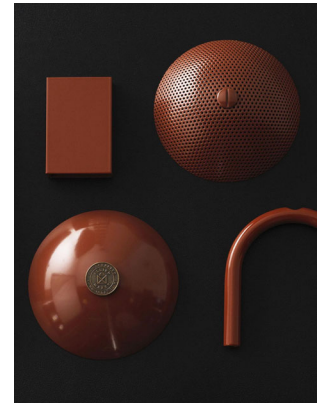

CO/ONY

ALLIED MAKER Bronze T2 Sconce

Standard Materials:

Bronze, Glass

Standard Dimensions:

4"L x 4.5"W x 33"H

Lead Time:

3-5 Weeks

CO/ONY

ALLIED MAKER

Materials & Finishes

Custom materials & finishes matching available

STANDARD METAL FINISHES

Blackened Brass

Brass

Bronze

Custom materials & finishes matching available

STANDARD METAL FINISHES

Matte White

Nickel

Porcelain White

Raw Brass

Sandblasted Grey

Stonewashed Brass

Matte White Glass

Opal Glass

Smoked Glass