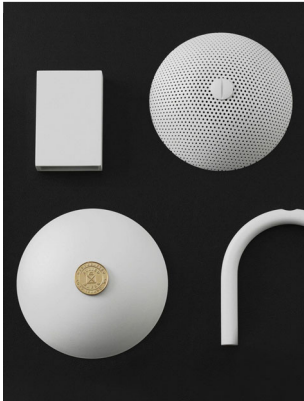

CO/ONY

ALLIED MAKER Bronze T2 Sconce

Standard Materials:

Bronze, Glass

Standard Dimensions:

4"L x 4.5"W x 33"H

Lead Time:

3-5 Weeks

CO/ONY

ALLIED MAKER

Materials & Finishes

Custom materials & finishes matching available

STANDARD METAL FINISHES

Blackened Brass

Brass

Bronze

Burnt Sienna

Blackened Brass

Brass

Bronze

Burnt Sienna

CO/ONY

ALLIED MAKER

Materials & Finishes

Custom materials & finishes matching available

STANDARD METAL FINISHES

Matte White

Nickel

Porcelain White

Raw Brass

Sandblasted Grey

Stonewashed Brass