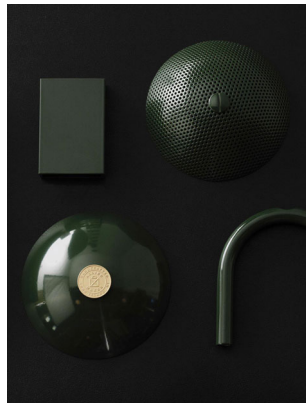

CO/ONY

ALLIED MAKER

Materials & Finishes

Custom materials & finishes matching available

STANDARD METAL FINISHES

Brass