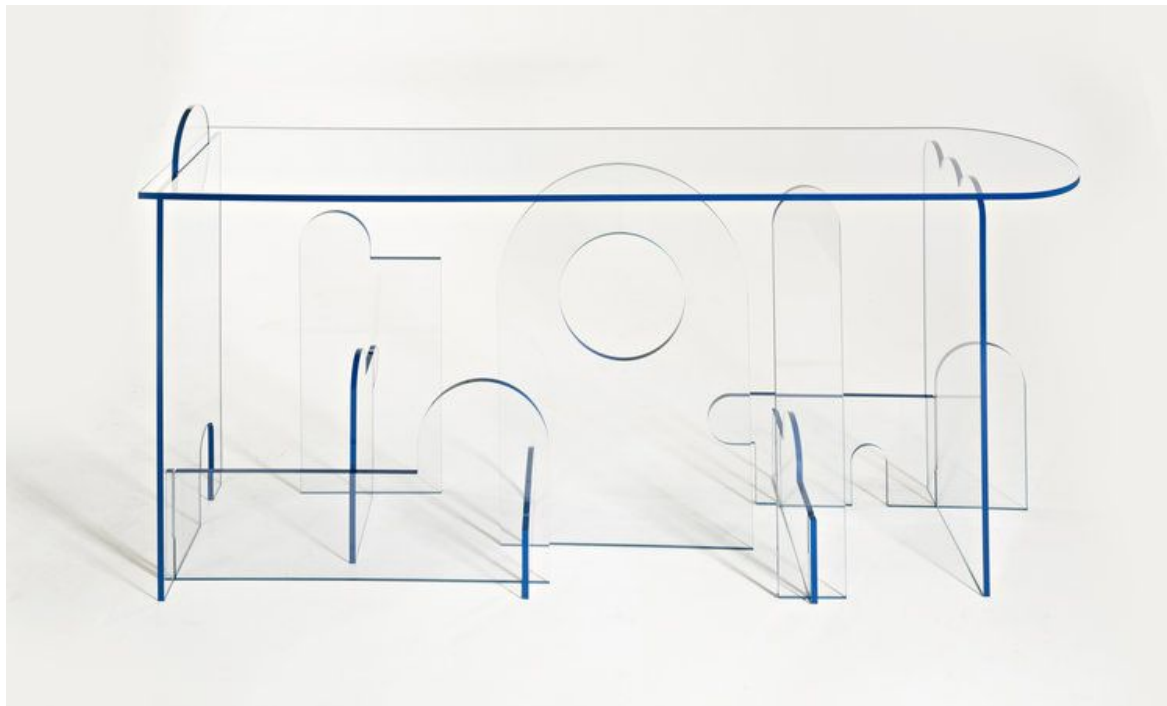

CO/ONY

PHAEDO

Lexan Series Console

Standard Materials:

Clear Lexan and Blue Oil-Painted Edge

Standard Dimensions:

72"W x 15"D x 30"H

Lead Time:

With optional custom oil painted edges