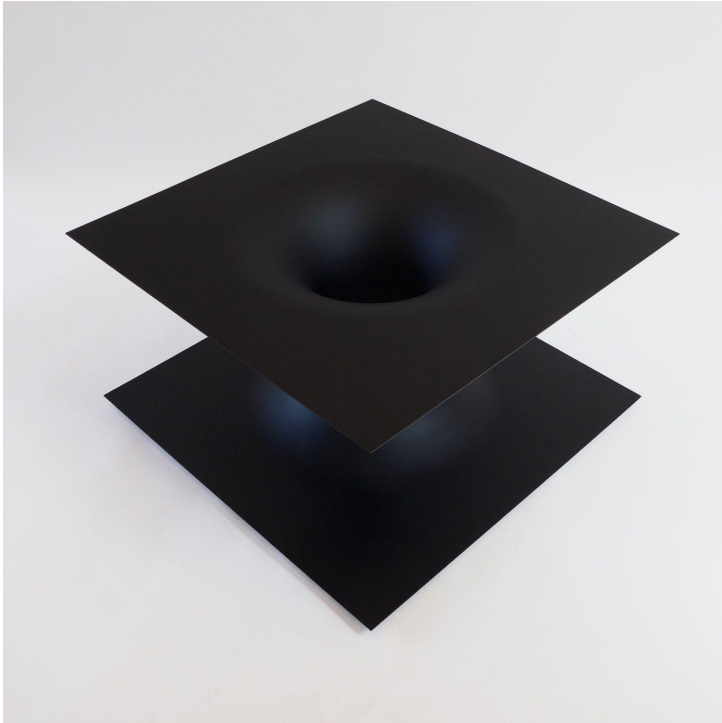

CO/ONY

ERICKSON AESTHETICS

Anti Table

Standard Materials:

Spun Steel, Enamel

Standard Dimensions:

43"L x 43"W x 20"H

Lead Time: