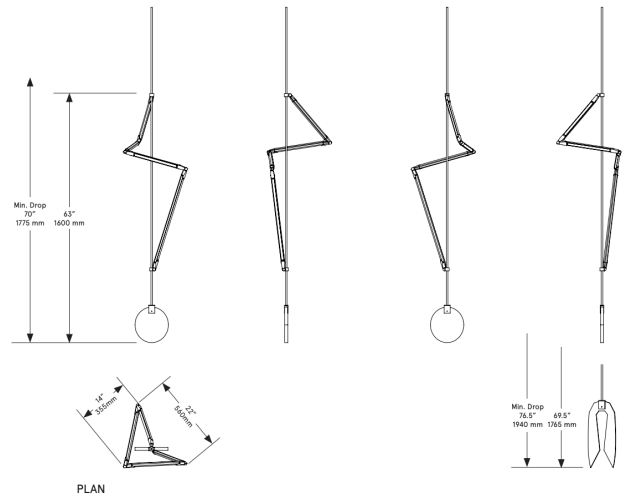

## BEC BRITTAIN Helix Short

**Standard Materials:** Brass and Stone

**Dimensions:**

Ellipse: 22"L x 14"W x 63"H

Cravat: 22"L x 14"W x 69.5"H

**Lead Time:** 14-16 weeks

**Weight:** 10 lb

**LED Illumination:**

**Suspension:**

1/8 IP brass stem with matching metal finish up to 35 inch length included with fixture. Length up to 95 inches available for additional cost.

**Canopy:**

Local: 8"Ø x 1.625"D , matching finish

Pair: 12.25"Ø x 1.75"D, matching finish

Remote upon request.

*Please inquire for detailed electrical specs.*

*ETL listed to UL, CE and CSA standards, suitable for damp locations.*

## BEC BRITTAIN Helix Long

**Standard Materials:** Brass and Stone

**Dimensions:**

Ellipse: 22"L x 14"W x 70.5"H

Cravat: 22"L x 14"W x 77"H

**Lead Time:** 14-16 weeks

**Weight:** 11 lb

**LED Illumination:**