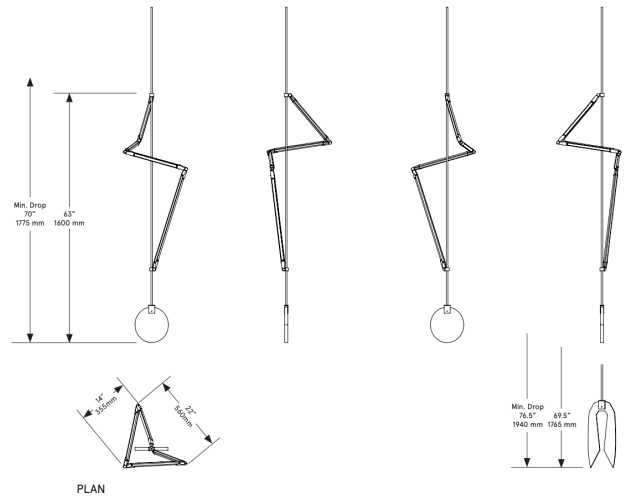

## BEC BRITTAIN Helix Short

**Standard Materials:** Brass and Stone

**Dimensions:**

Ellipse: 22"L x 14"W x 63"H

Cravat: 22"L x 14"W x 69.5"H

**Lead Time:** 14-16 weeks

**Weight:** 10 lb

**LED Illumination:**

**Suspension:**

1/8 IP brass stem with matching metal finish up to 35 inch length included with fixture. Length up to 95 inches available for additional cost.

**Canopy:**

Local: 8"Ø x 1.625"D , matching finish

Pair: 12.25"Ø x 1.75"D, matching finish

Remote upon request.

*Please inquire for detailed electrical specs.*

*ETL listed to UL, CE and CSA standards, suitable for damp locations.*