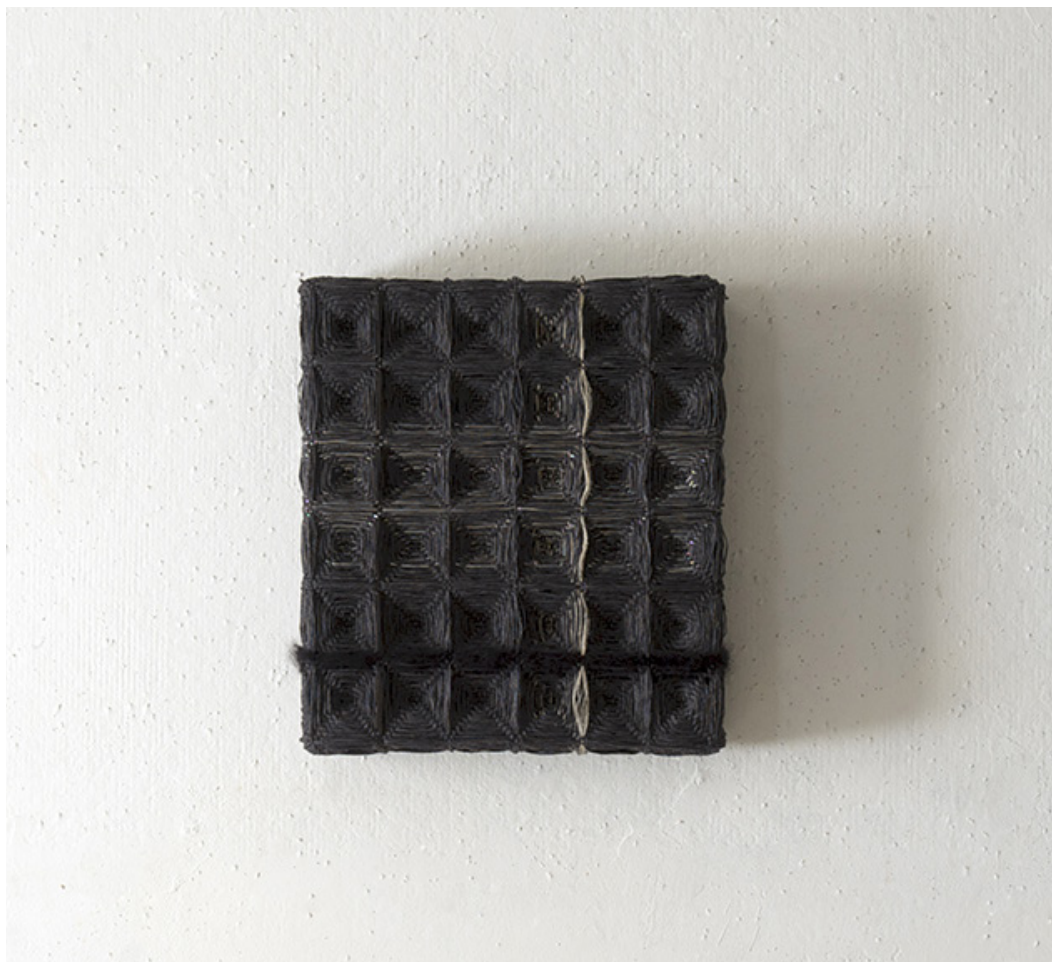

CO/ONY

HIROKO TAKEDA
Giant Charcoal Box II

Standard Materials:

Silk, Linen, Metallic, Raffia and Kid mohair

Dimensions: 16"H x 14.5"W x 3.75"D

Lead Time: Please inquire