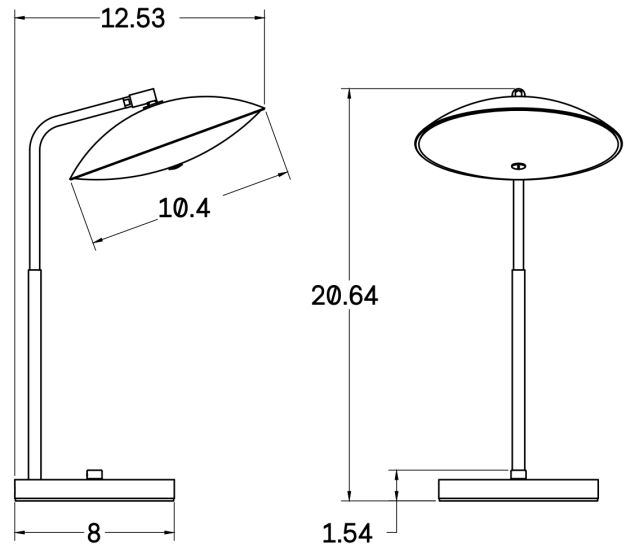

CO/ONY

ALLIED MAKER Crest Table Lamp

Standard Materials:

Brass, Glass and Wood

Dimensions: 12.5"L x 10.5"W x 20.6"H

Lead Time: 12-14 weeks

Weight: 6.75 lbs

Metal Finishes: