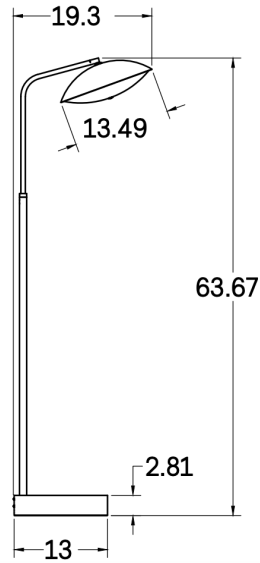

CO/ONY

ALLIED MAKER Crest Floor Lamp

Standard Materials:

Brass, Glass and Wood

Dimensions: 19.3”L x 13.5”W x 63.7”H

Lead Time: 12-14 weeks

Weight: 20.75 lbs

Metal Finishes: