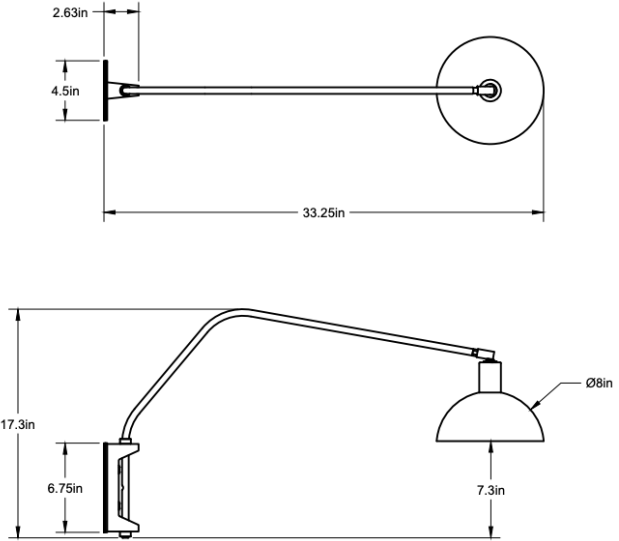

CO/ONY

ALLIED MAKER Crescent Wall Lamp 22"

Standard Materials:

Brass and Wood

Dimensions: 23"L x 8"W x 15.4"H

Lead Time: 12-14 weeks

Weight: 6.75 lbs

Metal Finishes:

Lamping:

E26 or E27 Screw Base

Type A Lamps

Mounting: Universal

Dimming: Triac

*Please inquire for detailed electrical specs.
cUL Damp Locations certified.*

CO/ONY

ALLIED MAKER Crescent Wall Lamp 33"

Standard Materials:

Brass and Wood

Dimensions: 34.25"L x 8"W x 18"H

Lead Time: 12-14 weeks

Weight: 7 lbs

Metal Finishes:

Available in all standard metal finishes

Wood Finishes: