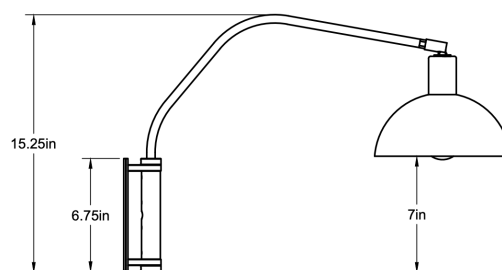

CO/ONY

ALLIED MAKER Crescent Wall Lamp 22"

Standard Materials:

Brass and Wood

Dimensions: 23"L x 8"W x 15.4"H

Lead Time: 12-14 weeks

Weight: 6.75 lbs

Metal Finishes:

Standard Materials:

Brass and Wood

Dimensions: 34.25"L x 8"W x 18"H

Lead Time: 12-14 weeks

Weight: 7 lbs

Metal Finishes:

Available in all standard metal finishes

Wood Finishes: