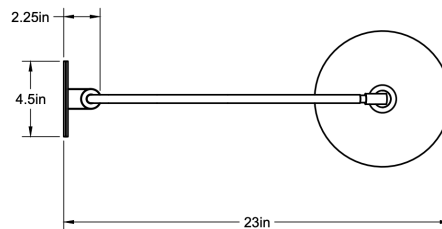

CO/ONY

ALLIED MAKER Crescent Wall Lamp 22"

Standard Materials:

Brass and Wood

Dimensions: 23"L x 8"W x 15.4"H

Lead Time: 12-14 weeks

Weight: 6.75 lbs

Metal Finishes:

Standard Materials:

Brass and Wood

Dimensions: 34.25"L x 8"W x 18"H

Lead Time: 12-14 weeks

Weight: 7 lbs

Metal Finishes:

Available in all standard metal finishes

Wood Finishes: