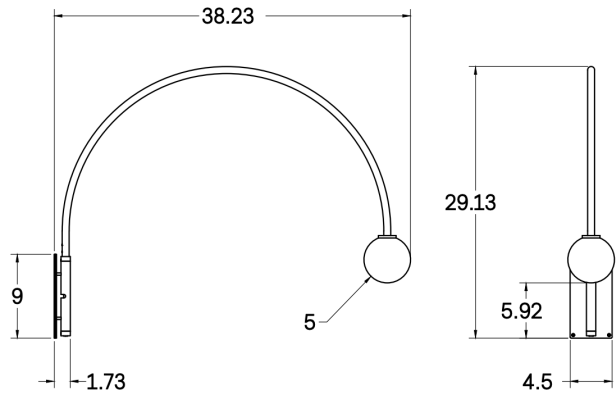

CO/ONY

ALLIED MAKER Contour Wall Lamp 38"

Standard Materials:

Brass, Glass and Wood

Dimensions: 38.25"L x 5"W x 29"H

Lead Time: 12-14 weeks

Weight: 10 lbs

Metal Finishes:

Available in all standard metal finishes

Glass Finishes:

Opal and Matte White

Brightness: 545 Lumens

Bulb Included (120V USA):

Emery Allen 5W G8 Bulb

Bulb Included (240V EU):

Emery Allen 5W G8 240V Bulb

Lamping:

G8 Bi-Pin Base

Type T Lamps

Mounting:

Universal

Dimming:

Universal

*Please inquire for detailed electrical specs.
cUL Damp Locations certified.*