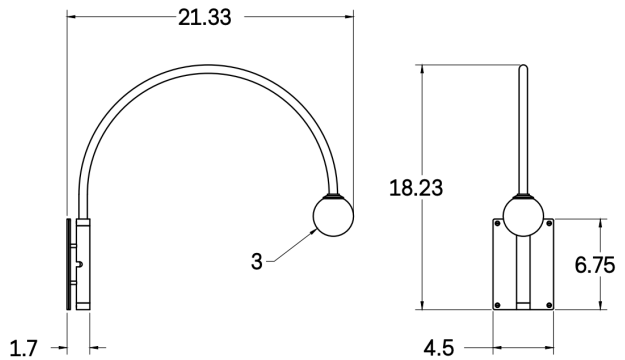

CO/ONY

ALLIED MAKER Contour Wall Lamp 22

Standard Materials:

Brass, Glass and Wood

Dimensions: 21.25”L x 4.5”W x 18.25”H

Lead Time: 12-14 weeks

Weight: 4.75 lbs

Metal Finishes:

Available in all standard metal finishes

Glass Finishes:

Opal, Matte White and Alabaster

Brightness: 450 Lumens

Lamping:

G8 Bi-Pin Base

Type T Lamps

Bulb Included (120V USA):

Emery Allen 4.5W G8 Bulb

Bulb Included (240V EU):

Emery Allen 4.5W G8 240V Bulb

Mounting: Universal

Dimming: LED+

*Please inquire for detailed electrical specs.
cUL Damp Locations certified.*