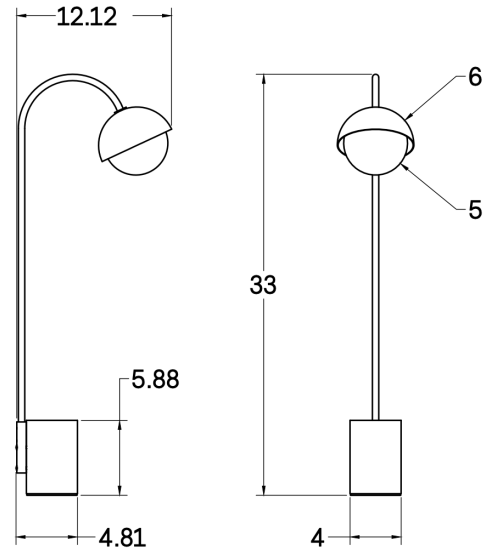

CO/ONY

ALLIED MAKER Contour Table Lamp

Standard Materials:

Brass and Glass

Dimensions: 12"L x 6"W x 33"H

Lead Time: 12-14 weeks

Weight: 25.75 lbs

Metal Finishes:

Available in all standard metal finishes

Glass Finishes:

Opal and Matte White

Brightness: 545 Lumens

Bulb Included (120V USA):

Emery Allen 5W G8 Bulb

Bulb Included (240V EU):

Emery Allen 5W G8 240V Bulb

Lamping:

G8 Bi-Pin Base

Type T Lamps

Mounting: Universal

Dimming: LED+

*Please inquire for detailed electrical specs.
cUL Damp Locations certified.*