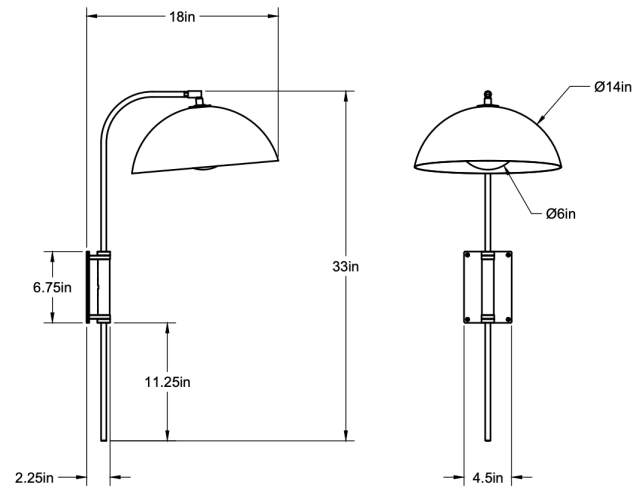

CO/ONY

ALLIED MAKER Clasp Wall Lamp

Standard Materials:

Brass, Glass and Wood

Dimensions: 18"L x 14"W x 33"H

Lead Time: 12-14 weeks

Weight: 12.5 lbs

Metal Finishes: