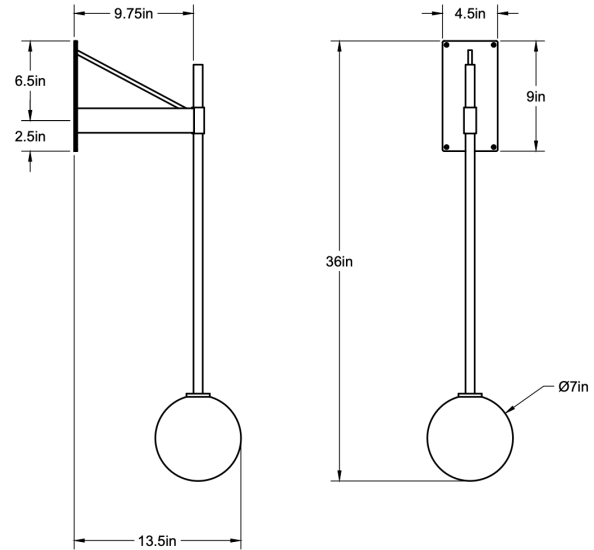

CO/ONY

ALLIED MAKER Bastion Wall Lamp

Standard Materials:

Brass and Glass

Dimensions: 13.6”L x 7”W x 36”H

Lead Time: 12-14 weeks

Weight: 8.5 lbs

Metal Finishes: