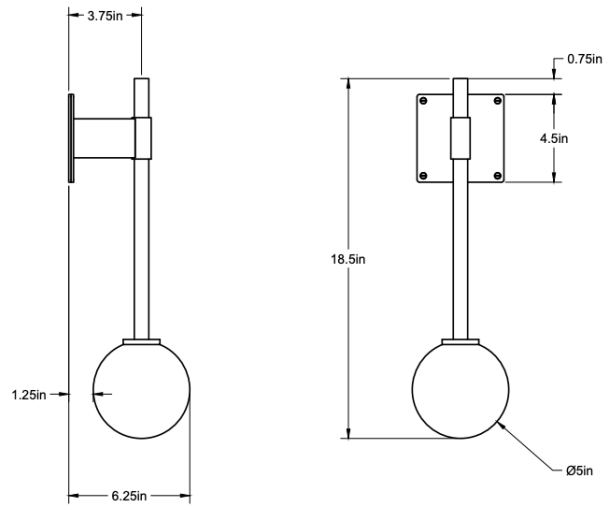

CO/ONY

ALLIED MAKER Bastion Sconce Long

Standard Materials:

Brass and Glass

Dimensions: 6.25"L x 5"W x 18.5"H

Lead Time: 12-14 weeks

Weight: 4.5 lbs

Metal Finishes:

Available in all standard metal finishes

Glass Finishes:

Opal and Matte White

Brightness: 545 Lumens

Lamping:

G8 Bi-Pin Base

Type T Lamps

Bulb Included (120V USA):

Emery Allen 5W G8 Bulb

Bulb Included (240V EU):

Emery Allen 5W G8 240V Bulb

Mounting: Universal

Dimming: LED+

*Please inquire for detailed electrical specs.
cUL Damp Locations certified.*