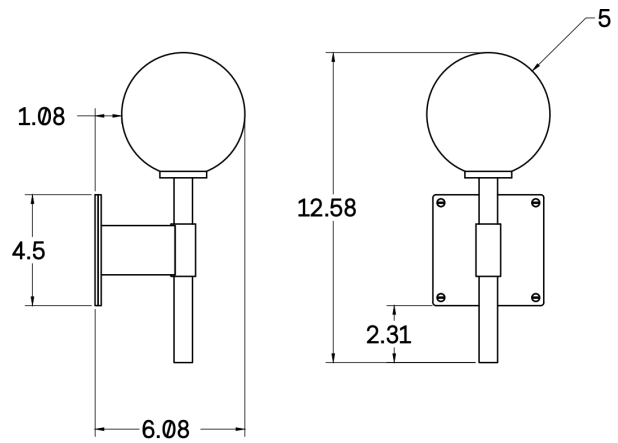

CO/ONY

ALLIED MAKER Bastion Sconce

Standard Materials:

Brass and Glass

Dimensions: 6"L x 5"W x 12.5"H

Lead Time: 12-14 weeks

Weight: 4 lbs

Metal Finishes:

Available in all standard metal finishes

Glass Finishes:

Opal and Matte White

Brightness: 545 Lumens

Lamping:

G8 Bi-Pin Base

Type T Lamps

Bulb Included (120V USA):

Emery Allen 5W Bulb

Bulb Included (240V EU):

Emery Allen 5W 240V Bulb

Mounting: Universal

Dimming: LED+

*Please inquire for detailed electrical specs.
cUL Damp Locations certified.*