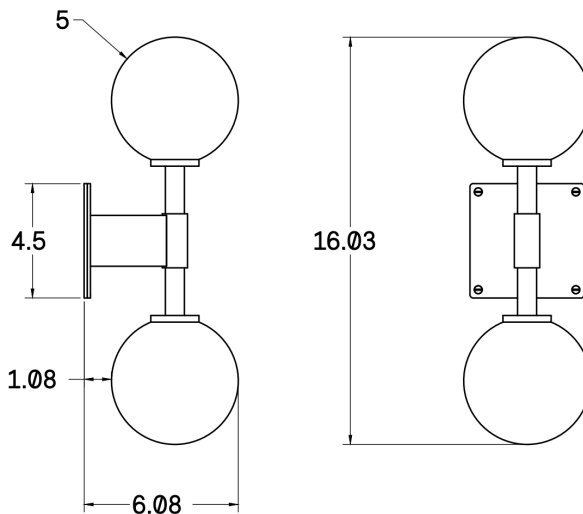

CO/ONY

ALLIED MAKER Bastion Double

Standard Materials:

Brass and Glass

Dimensions: 6"L x 5"W x 16"H

Lead Time: 12-14 weeks

Weight: 5 lbs

Metal Finishes: