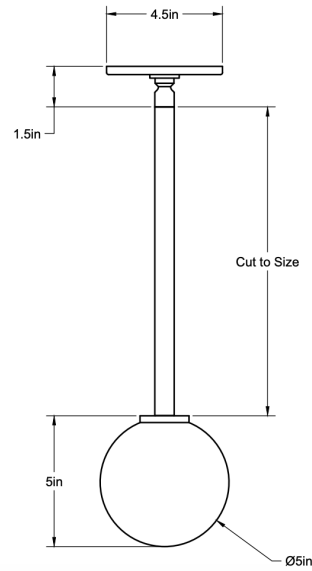

CO/ONY

ALLIED MAKER Bastion 5 Pendant

Standard Materials:

Brass and Glass

Dimensions: 5" L x 5" W x 5" H

Lead Time: 12-14 weeks

Weight: 3 lbs

Metal Finishes: