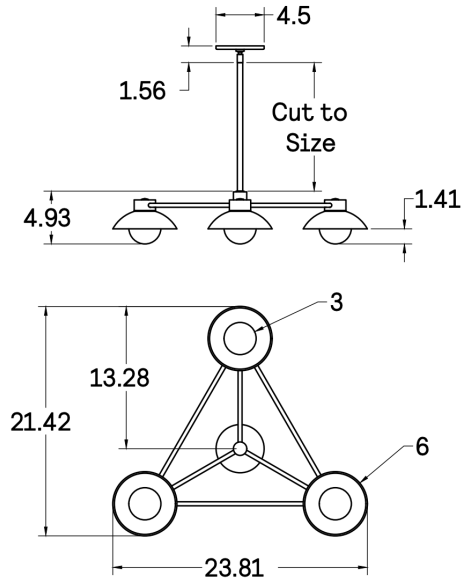

CO/ONY

ALLIED MAKER Archipelago 3 Surface Pendant

Standard Materials:

Brass and Glass

Dimensions: 21.5"L x 23.75"W x 5"H

Lead Time: 12-14 weeks

Weight: 6.75 lbs

Metal Finishes:

Available in all standard metal finishes

Glass Finishes:

Opal, Matte White, Clear, Frosted and Smoked

Brightness: 1350 Lumens

Bulb Included (120V USA):

Emery Allen 4.5W G8 Bulb

Bulb Included (240V EU):

Emery Allen 4.5W G8 240V Bulb

Lamping:

G8 Bi-Pin Base

Type T Lamps

Mounting: Universal

Dimming: Universal

*Please inquire for detailed electrical specs.
cUL Damp Locations certified.*