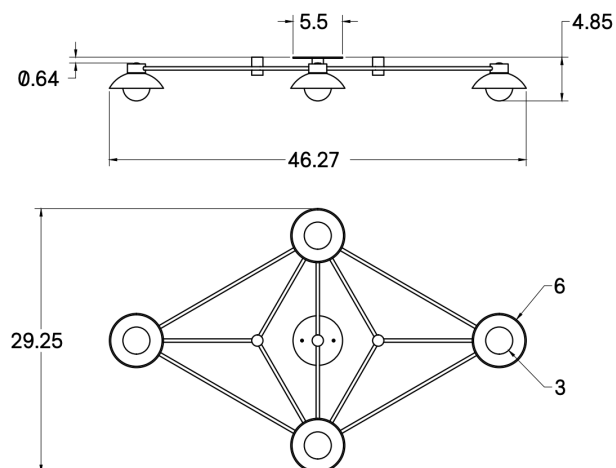

CO/ONY

ALLIED MAKER Archipelago 4 Surface

Standard Materials:

Brass and Glass

Dimensions: 5"L x 46.3"W x 29.25"H

Lead Time: 12-14 weeks

Weight: 11 lbs

Metal Finishes:

Available in all standard metal finishes

Glass Finishes:

Opal, Matte White, Clear, Frosted and Smoked

Brightness: 1800 Lumens

Lamping:

G8 Bi-Pin Base

Type T Lamps

Bulb Included (120V USA):

Emery Allen 4.5W G8 Bulb

Bulb Included (240V EU):

Emery Allen 4.5W G8 240V Bulb

Mounting: Universal

Dimming: LED+

*Please inquire for detailed electrical specs.
cUL Damp Locations certified.*