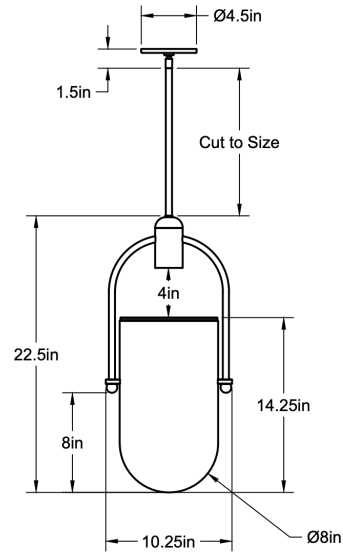

CO/ONY

ALLIED MAKER Arc Well Pendant 14

Standard Materials:

Brass and Glass

Dimensions: 8"L x 10.25"W x 22.5"H

Lead Time: 12-14 weeks

Weight: 13.5 lbs

Metal Finishes:

ALLIED MAKER Arc Well Pendant 23

Standard Materials:

Brass and Glass

Dimensions: 8"L x 10.25"W x 31.5"H

Lead Time: 12-14 weeks

Weight: 17.75 lbs

Metal Finishes:

Available in all standard metal finishes