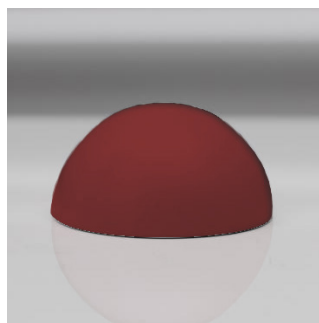

CO/ONY

Allied Maker

Materials & Finishes

Custom materials & finish matching available

STANDARD METAL FINISHES

Red Sand

STANDARD GLASS FINISHES