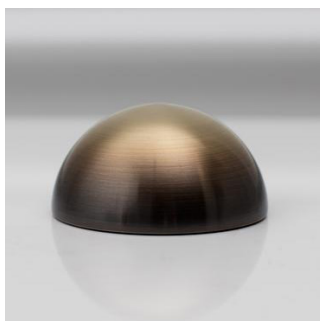

Available in all standard metal finishes

Glass Finishes:

Frosted, Clear to Smoked Gradient and
Frosted to Smoked Gradient

Brightness: 465 Lumens

Lamping:

GU-10 Bi-Pin Base

Type MR16 Lamps

Bulb Included (120V USA):

Glass Finishes:

Frosted, Clear to Smoked Gradient, Frosted to Smoked Gradient

Brightness: 465 Lumens

Lamping:

GU-10 Bi-Pin Base

Type MR16 Lamps

Bulb Included (120V USA):

Soraa 9W GU10 60 Degree Bulb

Custom materials & finish matching available

STANDARD METAL FINISHES

Blackened Brass

Brass

Maker Black

Raw Brass

Gradient

Bronze

Verdegris

Stonewashed

Nickel

Sandblasted Grey

CO/ONY

Allied Maker

Materials & Finishes

Custom materials & finish matching available