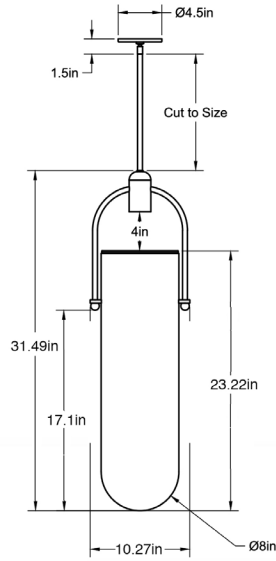

CO/ONY

ALLIED MAKER Arc Well Pendant 14

Standard Materials:

Brass and Glass

Dimensions: 8"L x 10.25"W x 22.5"H

Lead Time: 12-14 weeks

Weight: 13.5 lbs

Metal Finishes:

ALLIED MAKER Arc Well Pendant 23

Standard Materials:

Brass and Glass

Dimensions: 8"L x 10.25"W x 31.5"H

Lead Time: 12-14 weeks

Weight: 17.75 lbs

Metal Finishes:

Available in all standard metal finishes