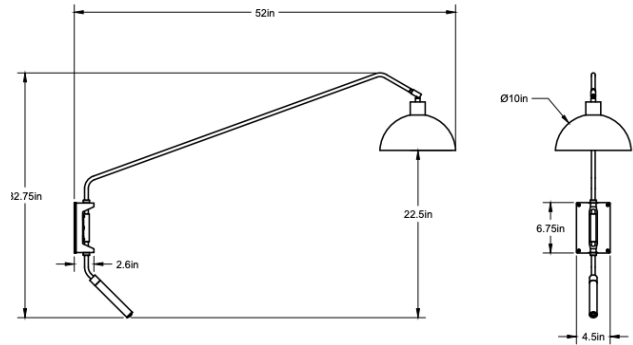

CO/ONY

ALLIED MAKER Arc Wall Lamp 52"

Standard Materials:

Brass and Wood

Dimensions: 52" L x 10" W x 32.5" H

Lead Time: 12-14 weeks

Weight: 9.25 lbs

Metal Finishes:

Available in all standard metal finishes

Wood Finishes:

Available in all standard wood finishes

Brightness: 550 Lumens

Bulb Included (120V USA):

Gold Tip 60W Bulb

Bulb Included (240V EU):

Tala 6W Filament 240V Bulb

Lamping:

E26 or E27 Screw Base

Type A Lamps

Mounting: Universal

Dimming: Universal

*Please inquire for detailed electrical specs.
cUL Damp Locations certified.*