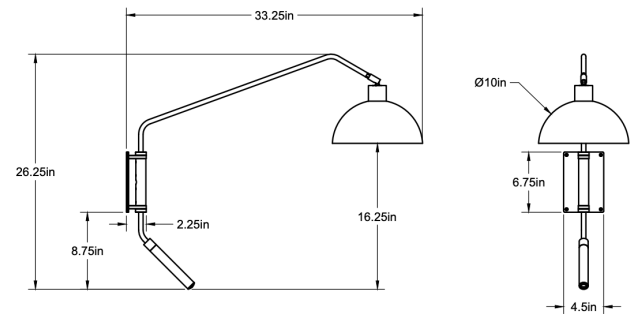

CO/ONY

ALLIED MAKER Arc Wall Lamp 33"

Standard Materials:

Brass and Wood

Dimensions: 33.25"L x 10"W x 26.25"H

Lead Time: 12-14 weeks

Weight: 8.75 lbs

Metal Finishes:

Available in all standard metal finishes

Wood Finishes:

Available in all standard wood finishes

Brightness: 550 Lumens

Lamping:

E26 or E27 Screw Base

Type A Lamps

Bulb Included (120V USA):

Gold Tip 60W Bulb

Bulb Included (240V EU):

Tala 6W Filament 240V Bulb

Mounting: Universal

Dimming: Universal

*Please inquire for detailed electrical specs.
cUL Damp Locations certified.*