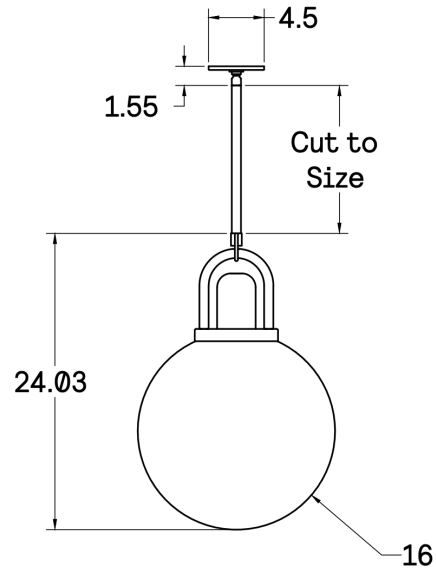

CO/ONY

ALLIED MAKER Arc Globe 16"

Standard Materials:

Brass, Glass and Wood

Dimensions: 16"L x 16"W x 24"H

Lead Time: 12-14 weeks

Weight: 17.5 lbs

Metal Finishes:

Available in all standard metal finishes

Wood Finishes:

Available in all standard wood finishes

Glass Finishes:

Opal, Matte White, Clear, Frosted and Smoked

Brightness: 1100 Lumens

Bulb Included (120V USA):

Cree 75W Bulb

Bulb Included (240V EU):

Soraa 11W 240V Bulb

Lamping:

E26 or E27 Screw Base

Type A Lamps

Mounting: Universal

Dimming: Universal

*Please inquire for detailed electrical specs.
cUL Damp Locations certified.*