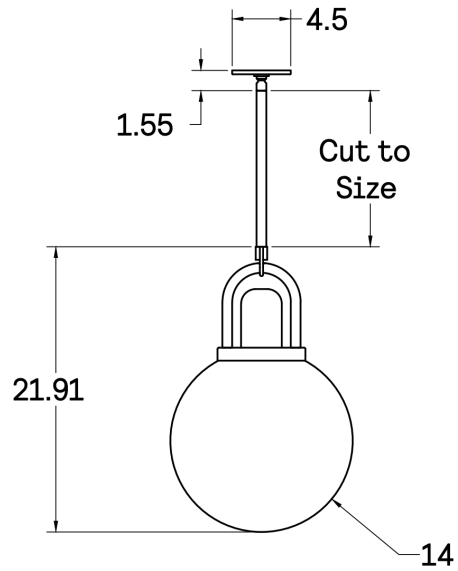

CO/ONY

ALLIED MAKER Arc Globe 14"

Standard Materials:

Brass, Glass and Wood

Dimensions: 14"L x 14"W x 22"H

Lead Time: 12-14 weeks

Weight: 15.25 lbs

Metal Finishes:

Available in all standard metal finishes

Wood Finishes:

Available in all standard wood finishes

Glass Finishes:

Opal, Matte White, Clear, Frosted and Smoked

Brightness: 1100 Lumens

Lamping:

E26 or E27 Screw Base

Type A Lamps

Bulb Included (120V USA):

Cree 75W Bulb

Bulb Included (240V EU):

Soraa 11W 240V Bulb

Mounting: Universal

Dimming: Universal

*Please inquire for detailed electrical specs.
cUL Damp Locations certified.*