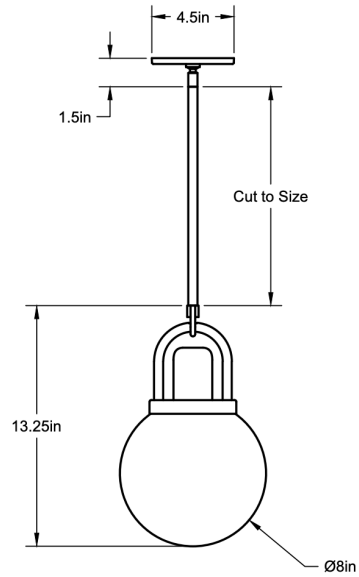

CO/ONY

ALLIED MAKER Arc Globe 08”

Standard Materials:

Brass, Glass and Wood

Dimensions: 8”L x 8”W x 13.25”H

Lead Time: 12-14 weeks

Weight: 6.25 lbs

Metal Finishes:

Available in all standard metal finishes

Wood Finishes:

Available in all standard wood finishes

Glass Finishes:

Opal, Matte White, Clear, Frosted and Smoked

Brightness: 815 Lumens

Lamping:

E26 or E27 Screw Base

Type A Lamps

Bulb Included (120V USA):

Cree 60W Bulb

Bulb Included (240V EU):

Soraa 11W 240V Bulb

Mounting: Universal

Dimming: Universal

*Please inquire for detailed electrical specs.
cUL Damp Locations certified.*