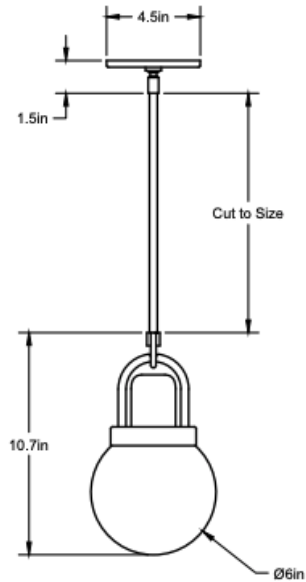

CO/ONY

ALLIED MAKER Arc Globe 06”

Standard Materials:

Brass, Glass and Wood

Dimensions: 6”L x 6”W x 10.7”H

Lead Time: 12-14 weeks

Weight: 4.75 lbs

Metal Finishes:

Available in all standard metal finishes

Wood Finishes:

Available in all standard wood finishes

Glass Finishes:

Opal, Matte White, Clear, Frosted and Smoked

Brightness: 815 Lumens

Bulb Included (120V USA):

Cree 60W Bulb

Bulb Included (240V EU):

Phillips 4.3W Globe 240V Bulb

Lamping:

E26 or E27 Screw Base

Type A Lamps

Mounting: Universal

Dimming: Universal

*Please inquire for detailed electrical specs.
cUL Damp Locations certified.*