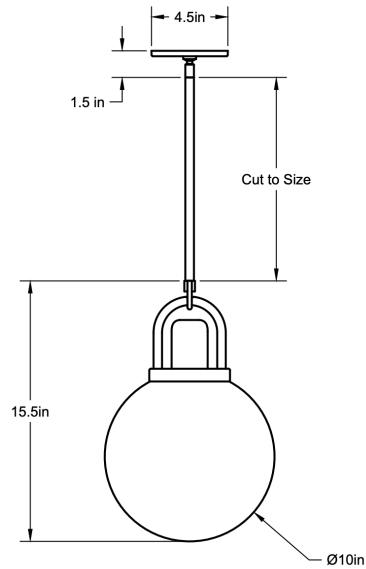

CO/ONY

ALLIED MAKER Arc Globe 10''

Standard Materials:

Brass, Glass and Wood

Dimensions: 10''L x 10''W x 15.5''H

Lead Time: 12-14 weeks

Weight: 7.25 lbs

Metal Finishes:

Available in all standard metal finishes

Wood Finishes:

Available in all standard wood finishes

Glass Finishes:

Opal, Matte White, Clear, Frosted and Smoked

Brightness: 1100 Lumens

Lamping:

E26 or E27 Screw Base

Type A Lamps

Bulb Included (120V USA):

Cree 75W Bulb

Bulb Included (240V EU):

Soraa 11W 240V Bulb

Mounting: Universal

Dimming: Universal

*Please inquire for detailed electrical specs.
cUL Damp Locations certified.*