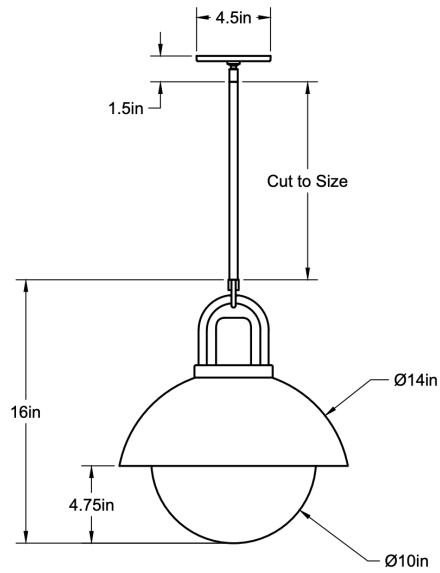

CO/ONY

ALLIED MAKER Arc Dome 14"

Standard Materials:

Brass, Glass and Wood

Dimensions: 14"L x 14"W x 19.5"H

Lead Time: 12-14 weeks

Weight: 12 lbs

Metal Finishes:

CO/ONY

ALLIED MAKER Arc Dome 20"

Standard Materials:

Brass, Glass and Wood

Dimensions: 20"L x 20"W x 20"H

Lead Time: 12-14 weeks

Weight: 25.75 lbs

Metal Finishes: