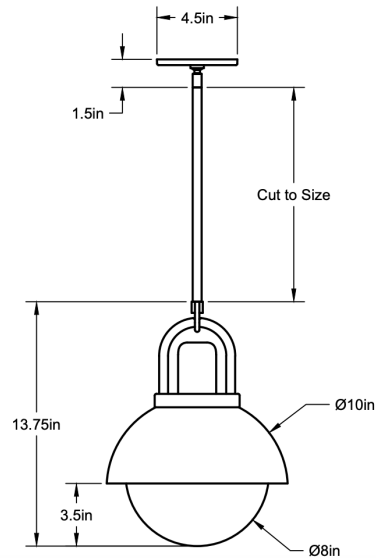

CO/ONY

ALLIED MAKER Arc Dome 08"

Standard Materials:

Brass, Glass and Wood

Dimensions: 8"L x 8"W x 11.5"H

Lead Time: 12-14 weeks

Weight: 6.75 lbs

Metal Finishes:

Bulb Included (240V EU):

Phillips 4.3W Globe 240V Bulb

Lamping:

E26 or E27 Screw Base

Type A Lamps

Mounting: Universal

Dimming: Universal

*Please inquire for detailed electrical specs.
cUL Damp Locations certified.*

CO/ONY

ALLIED MAKER Arc Dome 10"

Standard Materials:

Brass, Glass and Wood

Dimensions: 10"L x 10"W x 13.75"H

Lead Time: 12-14 weeks

Weight: 9.25 lbs

Metal Finishes:

CO/ONY

ALLIED MAKER Arc Dome 14"

Standard Materials:

Brass, Glass and Wood

Dimensions: 14"L x 14"W x 19.5"H

Lead Time: 12-14 weeks

Weight: 12 lbs

Metal Finishes: