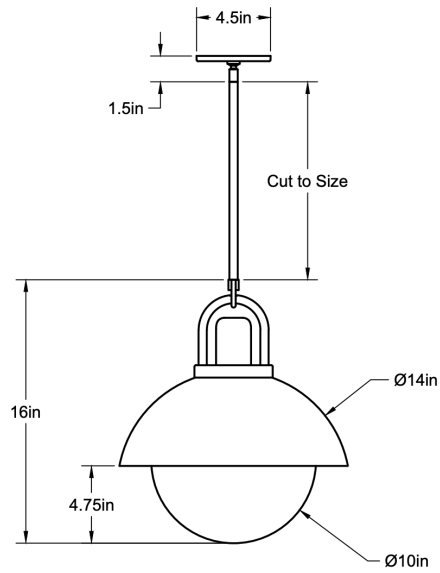

CO/ONY

ALLIED MAKER Arc Dome 10"

Standard Materials:

Brass, Glass and Wood

Dimensions: 10"L x 10"W x 13.75"H

Lead Time: 12-14 weeks

Weight: 9.25 lbs

Metal Finishes:

CO/ONY

ALLIED MAKER Arc Dome 14"

Standard Materials:

Brass, Glass and Wood

Dimensions: 14"L x 14"W x 19.5"H

Lead Time: 12-14 weeks

Weight: 12 lbs

Metal Finishes: