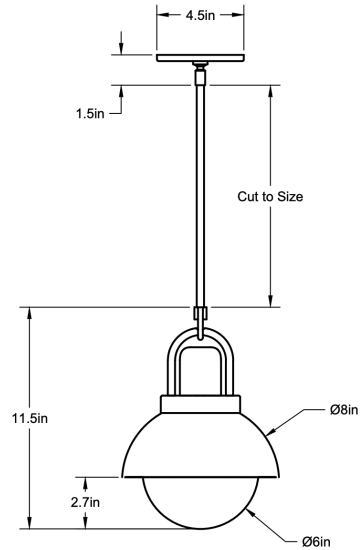

CO/ONY

ALLIED MAKER Arc Dome 08"

Standard Materials:

Brass, Glass and Wood

Dimensions: 8"L x 8"W x 11.5"H

Lead Time: 12-14 weeks

Weight: 6.75 lbs

Metal Finishes:

CO/ONY

ALLIED MAKER Arc Dome 10"

Standard Materials:

Brass, Glass and Wood

Dimensions: 10"L x 10"W x 13.75"H

Lead Time: 12-14 weeks

Weight: 9.25 lbs

Metal Finishes:

CO/ONY

ALLIED MAKER Arc Dome 14"

Standard Materials:

Brass, Glass and Wood

Dimensions: 14"L x 14"W x 19.5"H

Lead Time: 12-14 weeks

Weight: 12 lbs

Metal Finishes: