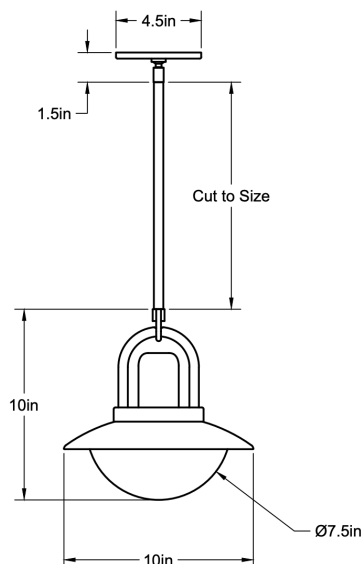

CO/ONY

ALLIED MAKER Arc Concentric 10''

Standard Materials:

Brass, Glass and Wood

Dimensions: 10''L x 10''W x 10''H

Lead Time: 12-14 weeks

Weight: 6.75 lbs

Metal Finishes:

Available in all standard metal finishes

Wood Finishes:

Available in all standard wood finishes

Glass Finishes:

Opal and Matte White

Brightness: 700 Lumens

Lamping:

G8 Bi-Pin Base

Type T Lamps

Mounting: Universal

Dimming: LED+

*Please inquire for detailed electrical specs.
cUL Damp Locations certified.*