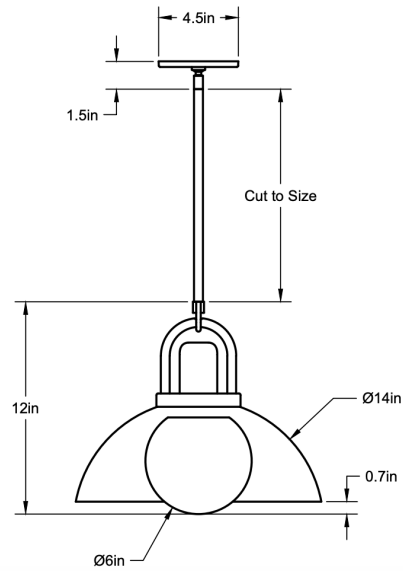

CO/ONY

ALLIED MAKER Arc 14”

Standard Materials:

Brass, Glass and Wood

Dimensions: 14”L x 14”W x 12”H

Lead Time: 12-14 weeks

Weight: 10 lbs

Metal Finishes:

Available in all standard metal finishes

Wood Finishes:

Available in all standard wood finishes

Glass Finishes:

Opal, Matte White, Clear, Frosted and Smoked

Brightness: 1100 Lumens

Lamping:

E26 or E27 Screw Base

Type A Lamps

Bulb Included (120V USA):

Cree 75W Bulb

Bulb Included (240V EU):

Phillips 4.3W Globe 240V Bulb

Mounting: Universal

Dimming: Universal

*Please inquire for detailed electrical specs.
cUL Damp Locations certified.*