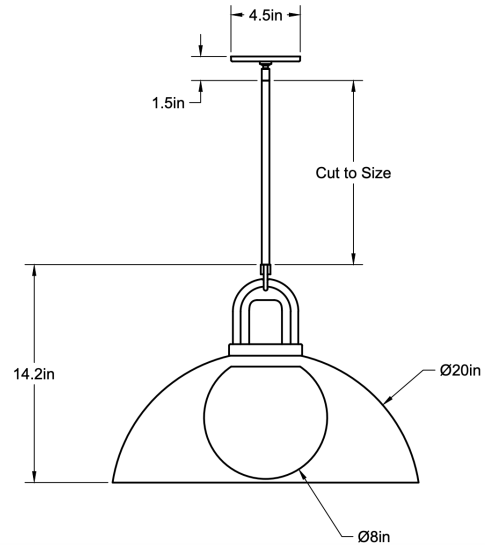

Standard Materials:

Brass, Glass and Wood

Dimensions: 14”L x 14”W x 12”H

Lead Time: 12-14 weeks

Weight: 10 lbs

Metal Finishes:

Available in all standard metal finishes

Wood Finishes:

Cree 75W Bulb

Bulb Included (240V EU):

Phillips 4.3W Globe 240V Bulb

Mounting: Universal

Dimming: Universal

*Please inquire for detailed electrical specs.
cUL Damp Locations certified.*

CO/ONY

ALLIED MAKER Arc 20"

Standard Materials:

Brass, Glass and Wood

Dimensions: 20"L x 20"W x 14.2"H

Lead Time: 12-14 weeks

Weight: 19.5 lbs

Metal Finishes:

Available in all standard metal finishes

Wood Finishes:

Standard Materials:

Brass, Glass and Wood

Dimensions: 30"L x 30"W x 17.75"H

Lead Time: 12-14 weeks

Weight: 38.75 lbs

Metal Finishes:

Available in all standard metal finishes

Wood Finishes: