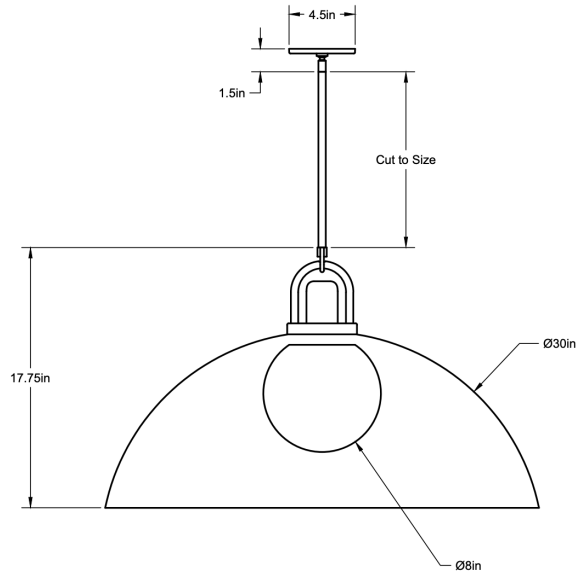

Standard Materials:

Brass, Glass and Wood

Dimensions: 20"L x 20"W x 14.2"H

Lead Time: 12-14 weeks

Weight: 19.5 lbs

Metal Finishes:

Available in all standard metal finishes

Wood Finishes:

Cree 75W Bulb

Bulb Included (240V EU):

Soraa 11W 240V Bulb

Mounting: Universal

Dimming: Universal

*Please inquire for detailed electrical specs.
cUL Damp Locations certified.*

CO/ONY

ALLIED MAKER Arc 30"

Standard Materials:

Brass, Glass and Wood

Dimensions: 30"L x 30"W x 17.75"H

Lead Time: 12-14 weeks

Weight: 38.75 lbs

Metal Finishes:

Available in all standard metal finishes

Wood Finishes: