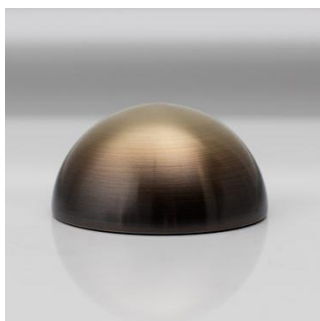

Available in all standard wood finishes

Glass Finishes:

Opal, Matte White, Clear, Frosted and Smoked

Brightness: 1100 Lumens

Bulb Included (120V USA):

Cree 75W Bulb

Bulb Included (240V EU):

Soraa 11W 240V Bulb

Materials & Finishes

Custom materials & finish matching available

STANDARD METAL FINISHES

Blackened Brass

Brass

Maker Black

Raw Brass

Gradient

Bronze

Verdegris

Stonewashed

Nickel

Sandblasted Grey

CO/ONY

Allied Maker

Materials & Finishes