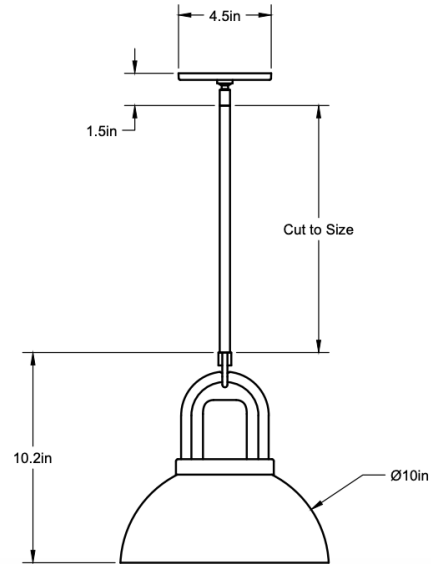

CO/ONY

ALLIED MAKER Arc 10"

Standard Materials:

Brass and Wood

Dimensions: 10"L x 10"W x 10.25"H

Lead Time: 12-14 weeks

Weight: 6.5 lbs

Metal Finishes:

Standard Materials:

Brass, Glass and Wood

Dimensions: 14”L x 14”W x 12”H

Lead Time: 12-14 weeks

Weight: 10 lbs

Metal Finishes:

Available in all standard metal finishes

Wood Finishes:

Standard Materials:

Brass, Glass and Wood

Dimensions: 20"L x 20"W x 14.2"H

Lead Time: 12-14 weeks

Weight: 19.5 lbs

Metal Finishes:

Available in all standard metal finishes

Wood Finishes:

Standard Materials:

Brass, Glass and Wood

Dimensions: 30"L x 30"W x 17.75"H

Lead Time: 12-14 weeks

Weight: 38.75 lbs

Metal Finishes:

Available in all standard metal finishes

Wood Finishes: