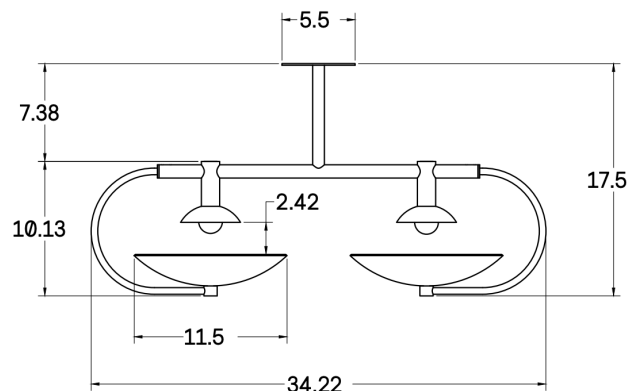

CO/ONY

ALLIED MAKER Aperture Double

Standard Materials:

Brass and Glass

Dimensions: 34.25”L x 11.5”W x 10.13”H

Lead Time: Please inquire

Weight: 10.5 lbs

Metal Finishes:

Available in all standard metal finishes

Glass Finishes:

Opal and Skytek

Brightness:

550 Lumens

Lamping:

E12 Screw Base or E14 Screw Base
Type G50 Lamps

Bulb Included (120V USA):

Tala 5W Globe Bulb

Bulb Included (240V EU):

Tala 5W Globe 240V Bulb

Mounting: Fits all standard junction boxes

Dimming: LED+

*Please inquire for detailed electrical specs.
cUL Damp Locations certified.*