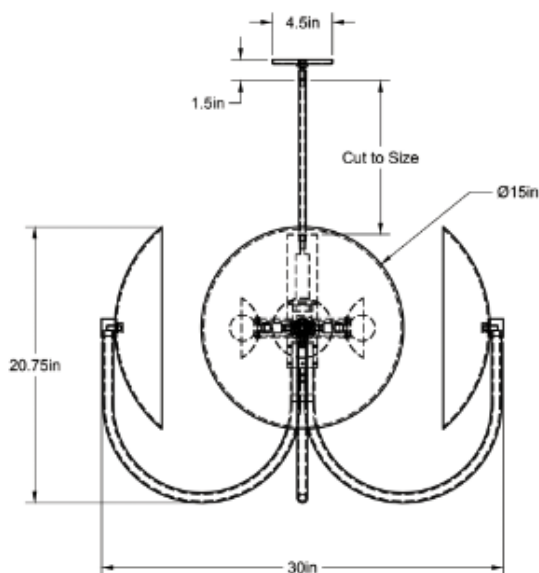

### Standard Materials:

Brass and Glass

**Dimensions:** 19.75"Ø x 16.4"H

**Lead Time:** Please inquire

**Weight:** 21.75 lbs

### Bulb Included (240V EU):

Tala 5W Globe 240V Bulb

**Mounting:** Universal

**Dimming:** LED+

*Please inquire for detailed electrical specs.  
cUL Damp Locations certified.*

## ALLIED MAKER Aperture 4 30"

### Standard Materials:

Brass and Glass

**Dimensions:** 30"Ø x 20.75"H

**Lead Time:** Please inquire

**Weight:** 34.25 lbs