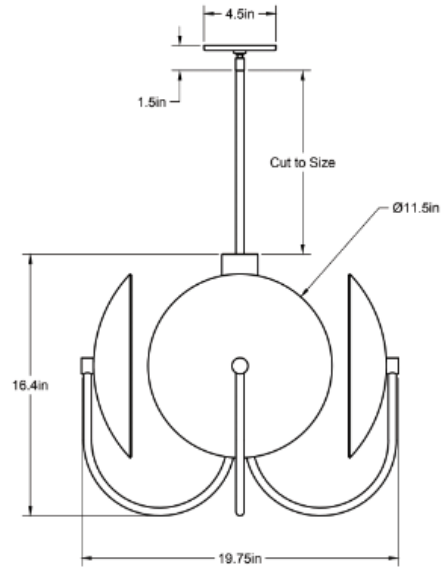

## ALLIED MAKER Aperture 4 20"

### Standard Materials:

Brass and Glass

**Dimensions:** 19.75"Ø x 16.4"H

**Lead Time:** Please inquire

**Weight:** 21.75 lbs

### Standard Materials:

Brass and Glass

**Dimensions:** 30"Ø x 20.75"H

**Lead Time:** Please inquire

**Weight:** 34.25 lbs