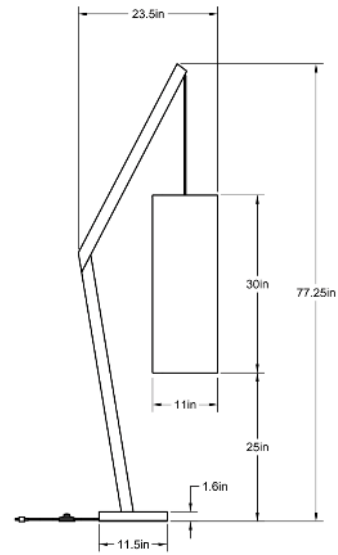

CO/ONY

ALLIED MAKER Angular Floor Lamp

Standard Materials:

Brass, Wood and Fabric

Dimensions: 23.5”L x 11.5”W x 77.25”H

Lead Time: Please inquire

Weight: 10.5 lbs

Wood Finishes:

Available in all standard wood finishes

Brightness: 1100 Lumens

Lamping:

E26 or E27 Screw Base

Type A Lamps

Bulb Included (120V USA):

Cree 75W Bulb

Bulb Included (240V USA):

Soraa 11W 240V Bulb

Mounting: Universal

Dimming: Universal

*Please inquire for detailed electrical specs.
cUL Damp Locations certified.*