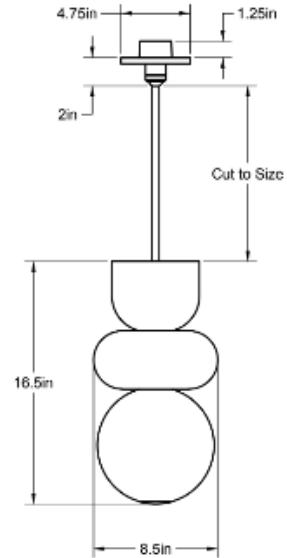

CO/ONY

ALLIED MAKER Alabaster Totem 3

Standard Materials:

Brass and Alabaster

Dimensions: 16.5"H x 8.5"Ø

Lead Time: Please inquire

Weight: 56 lbs

Metal Finishes:

Available in all standard metal finishes

Brightness: 1200 Lumens

Mounting:

4" J-Box only

Minimum 1.25" depth

Dimming: Universal, 0-10V

*Please inquire for detailed electrical specs.
cUL Damp Locations certified.*