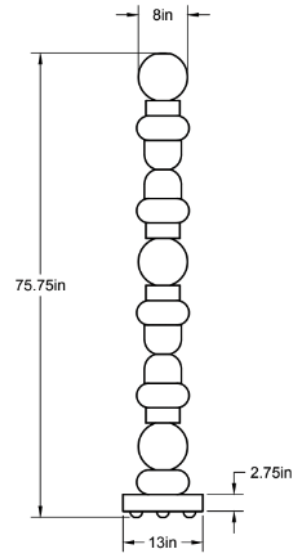

CO/ONY

ALLIED MAKER Alabaster Totem 16

Standard Materials:

Brass, Aluminum, Wood and Alabaster

Dimensions: 13"L x 13"W x 75.75"H

Lead Time: Please inquire

Weight: Approx. 200 lbs

Metal Finishes:

Available in all standard metal finishes

Wood Finishes:

Available in all standard wood finishes

Brightness: 2620 Lumens

Dimming: Univeral, 0-10V

Please inquire for detailed electrical specs.

cUL Damp Locations certified.